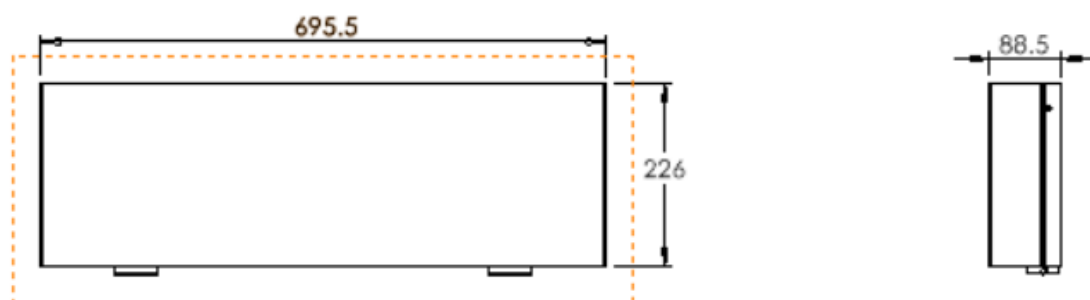

▪ Specification

Display Screen	
Screen Type	One-way indoor parking screen with 4 characters
Pixel Pitch	7mm & 8mm
Viewing Angle	110°
Luminance	3800cd/m²
Scanning Mode	1/16 A Model Scanning
Display Color	red, green, yellow, blue, purple, cyan, white
Display Icon	↑, ↓, ←, →, ↖, ↗, ↘, ↙, Family, Disabled, Charging, Pregnant, Female, Male, ○, ×, F, N
Communication Mode	RJ45
Screen Dimensions (W × H × D)	695.5mm*226mm*88.5mm
General	
Power Supply	AC100V~AC240V
Working Consumption	5W
Max. Consumption	19W
Working Temperature and Humidity	-20°C ~ +50°C
Storage Temperature and Humidity	-30°C ~ +60°C
Package Size	800mm*355mm*150mm
Weight	5.35kg
Gross Weight	8.95kg
Lifespan	≥20000 hour

▪ Available Model

DS-TVL121-3-5D/4

▪ Dimension