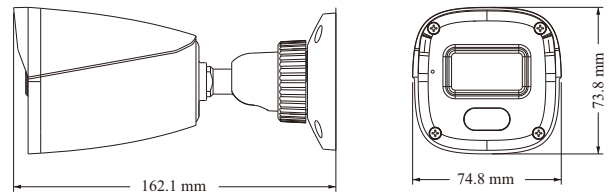

PoE	Yes, IEEE802.3af
Supplement Light Range	IR range: 10 ~ 20 m; white light range: 10 ~ 20 m
Ingress Protection	IP67
Others	
Power Supply	DC12V/PoE
Power Consumption	< 5W
Operating Environment	- 20 °C ~ 55 °C (-4°F~131°F); Humidity: less than 95 % (non-condensing)
Storage Environment	- 20 °C ~ 60°C (-4°F~140°F), Humidity: less than 95 % (non-condensing)
Dimensions (mm)	162.1 × 74.8 × 73.8
Weight (net)	Approx. 0.25KG
Installation	Ceiling mounting; Wall mounting
Certificate	CE, FCC
Environmental Protection	Complies with Directive EU RoHS, WEEE(2012/19/EU) , directive 94/62/EC and REACH(EC1907/2006)

DIMENSIONS