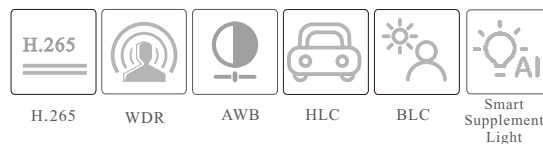

## 4MP Dual Illumination Water-proof Bullet Network Camera

- H.265+ /H.265 /H.264+ /H.264/MJPEG coding
- Max. resolution: 4MP ( 2560 × 1440)
- Auto day/night switch
- 3D DNR, HWDR, HLC, BLC, etc.
- ROI coding
- Support smart supplement light
- 20~30m white light view distance; 20~30m IR view distance
- DC12V/PoE power supply
- IP 67 ingress protection
- Support three streams
- Support remote monitoring by smart phones& tablet PCs with iOS and Android OS
- Support P2P function
- Support SMD
- Support line crossing detection, region intrusion detection, abandoned/missing object detection, video exception detection