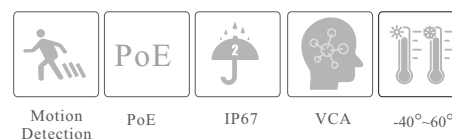

## 4MP Dual Illumination Water-proof Bullet Network Camera

- H.265+ /H.265 /H.264+ /H.264/MJPEG coding
- Max. resolution: 4MP ( 2560 × 1440)
- Auto day/night switch
- 3D DNR, HWDR, HLC, BLC, etc.
- ROI coding
- Support smart supplement light
- 20~30m white light view distance; 20~30m IR view distance
- DC12V/PoE power supply
- IP 67 ingress protection
- Support three streams
- Support remote monitoring by smart phones& tablet PCs with iOS and Android OS
- Support P2P function
- Support SMD
- Support line crossing detection, region intrusion detection, abandoned/missing object detection, video exception detection