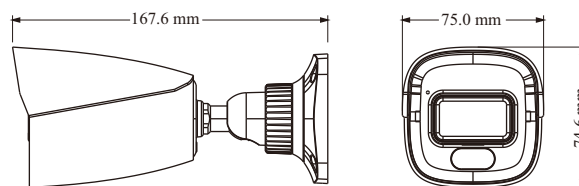

### DORI Distance

Lens	Detect	Observe	Recognize	Identify
2.8mm	62m(203ft)	25m(81ft)	12m(40ft)	6m(20ft)
3.6mm	79m(259ft)	32m(104ft)	16m(52ft)	8m(26ft)
<b>Others</b>				
Power Supply	DC12V/PoE			
Power Consumption	< 6W			
Storage Conditions	- 30 °C ~ 65°C (-22°F~149°F), Humidity: less than 95 % (non-condensing)			
Operating Conditions	- 40 °C ~ 60 °C (-40°F~140°F), Humidity: less than 95 % (non-condensing)			
Dimensions (mm)	167.6 × 75 × 74.6			
Weight (net)	Approx. 0.45KG			
Installation	Ceiling mounting; wall mounting			
Certificate	CE, FCC			
Environmental Protection	Complies with Directive EU RoHS, WEEE(2012/19/EU), directive 94/62/EC and REACH(EC1907/2006)			

### DIMENSIONS