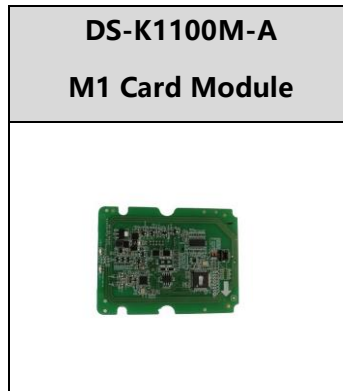

- **Accessory**
- **Included**

- **Optional**

DS-K7F01 Fence of K3G501	DS-KAB-COVER Barrier's Face Recognition Install Hole's Cover	DS-K3G501-BASE DS-K3G501-BASE