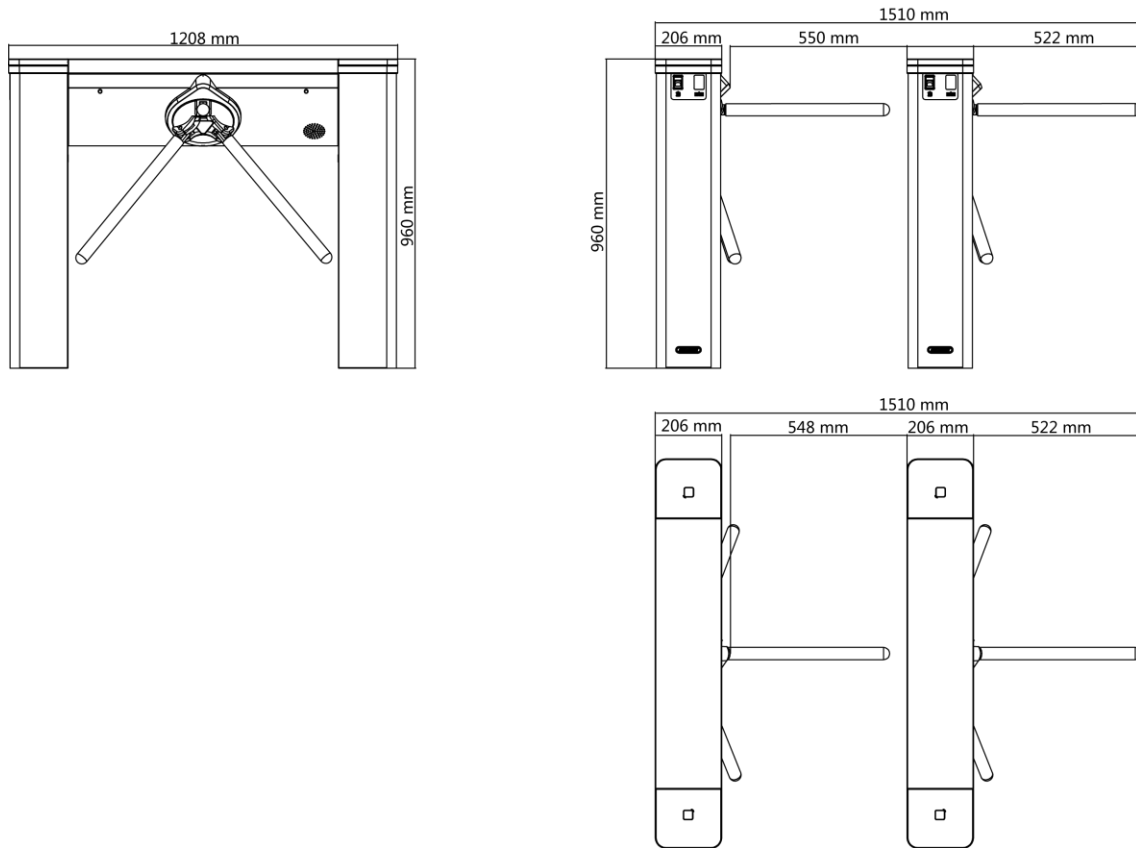

## ▪ Specification

System	
MCBF	> 3 million times
Interface	
RS-232	4
RS-485	4
Lock output	2
IO input	2
IO output	2
Network interface	1
Capacity	
Card capacity	60,000
Event capacity	180,000
General	
Throughput	More than 35 persons per minute The actual throughput is affected by the person passing rate and passing method.
Power supply method	100 to 240 VAC; 50 to 60 Hz
Working temperature	-20 °C to 65 °C (-4 °F to 149 °F)
Lane width	550 mm
Working humidity	0% to 95% (no condensing)
Dimensions	Without package: 232 mm × 960 mm × 1208 mm (9.1" × 37.8" × 47.6") With package: 390 mm × 1185 mm × 1320 mm (15.4" × 46.7" × 52.0")
Pedestal material	SUS304 stainless steel
Application environment	Indoor and outdoor
Protective level	IP54
Weight	Without package: 45 kg (99.2 lb) With package: 69 kg (152.1 lb)
Approval	CE/FCC/CB/RoHS/REACH/WEEE
Configuration	
Module selection	YES
Authentication mode	Card,Face,Fingerprint,QR code
Card type	EM,M1
Wall distance	10 mm
Lane width	550
Recommended width	550
Pedestal width	230 mm
Pedestal length	1210 mm
Barrier material	Stainless steel pipe
Base	YES
Side pedestal	YES

Base model	DS-K3G501-BASE
Side pedestal type	Empty (230 mm)/fence (130 mm)
Product type	Tripod Turnstile
Remote controller type	433 Mhz,868 Mhz

▪ **Available Model**

DS-K3G501SX-R/MPg-Dm55(O-NEU)/ESD

▪ **Dimension**