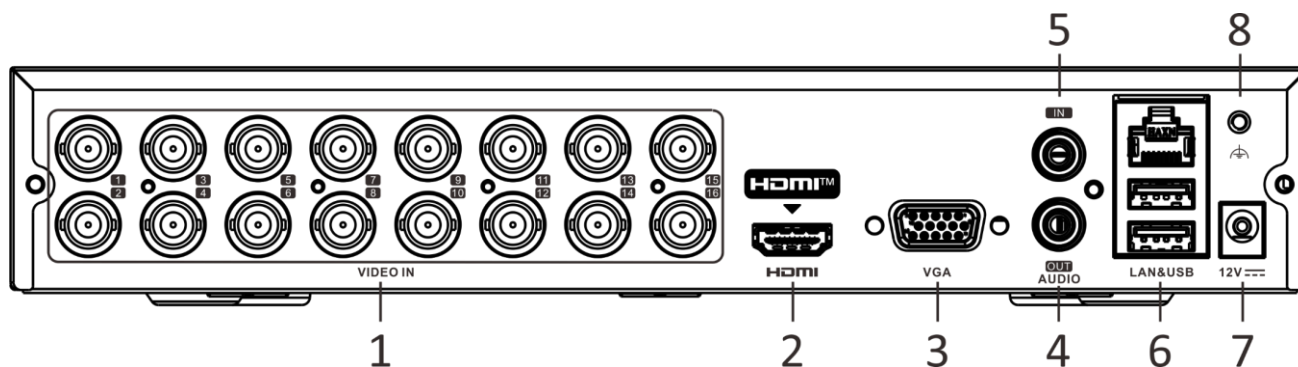

Dimension

scale/1:1;Unit/mm

## Physical Interface

No.	Description	No.	Description
1	Video and Coaxial Audio In	5	AUDIO IN, RCA Connector
2	HDMI Interface	6	USB Interface and LAN Network Interface
3	VGA Interface	7	Power Input
4	AUDIO OUT, RCA Connector	8	GND