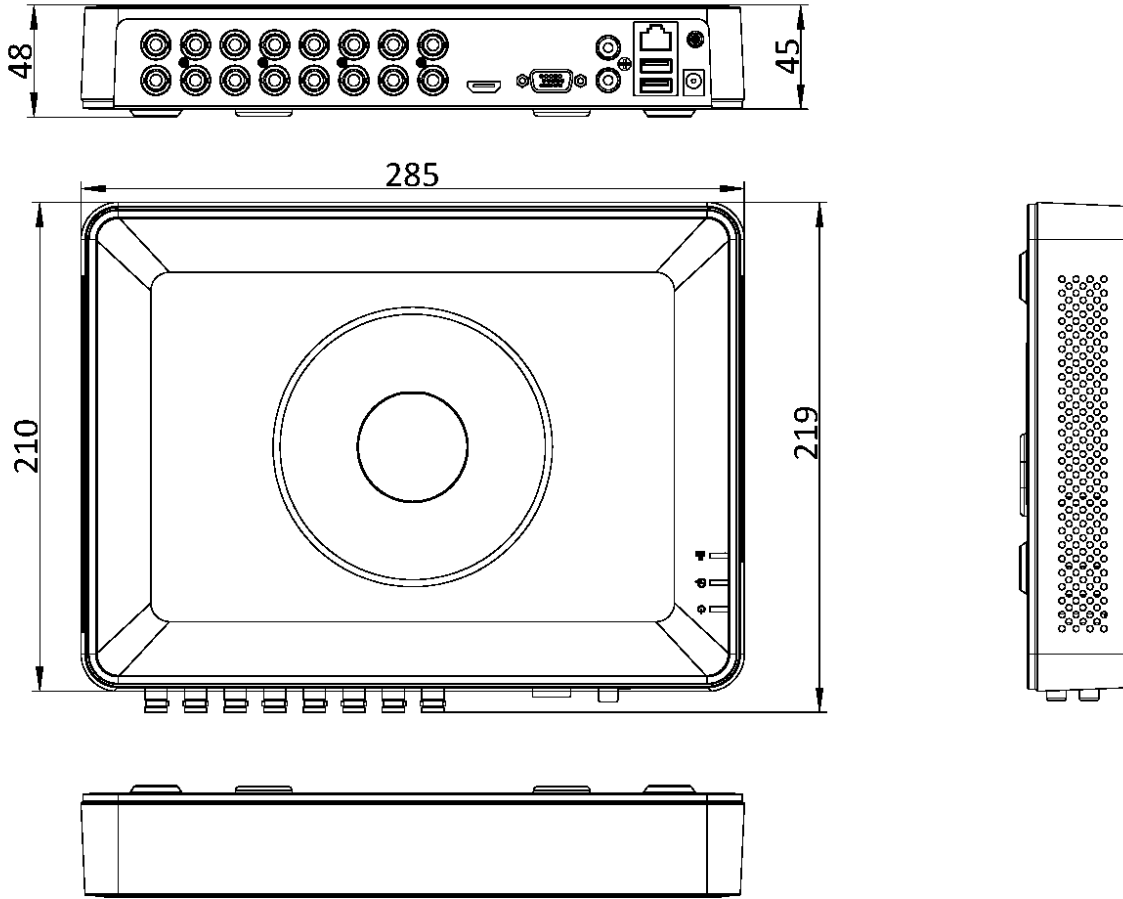

Capacity	Up to 10 TB capacity for each disk
USB Interface	Real panel: 2 × USB 2.0
Alarm In/Out	N/A
<b>General</b>	
Power Supply	12 VDC, 1.9 A
Consumption	≤ 15 W
Working Temperature	-10 °C to +55 °C (+14 °F to +131 °F)
Working Humidity	10% to 90%
Dimension (W × D × H)	285 × 210 × 45 mm (11.2 × 8.3 × 1.8 inch)
Weight	≤ 1 kg (2.2 lb)

Dimension

scale/1:1;Unit/mm