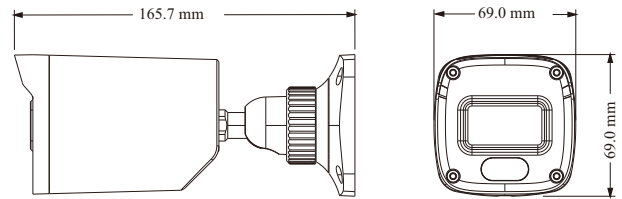

Tel: +86-755-36995888

Web site: <http://en.tvt.net.cn>

Fax: +86-755-33104777

E-mail: overseas@tvt.net.cn

SPECIFICATIONS

Model	TD-7451AE3
Specifications	
Camera	
Image Sensor	1 / 2.5" CMOS
Resolution	5MP
Image Size	Max. 2944 × 1656 (16:9)
Video Output	AHD / TVI / CVI / CVBS
Audio	1CH built-in MIC
Image System	PAL / NTSC
Electronic Shutter	Auto; 1/50s~1/100000s (PAL); 1/60s~1/100000(NTSC)
IR Distance	20 ~ 30 m
Frame Rate	TVI: 2944×1656@20fps, 2560×1440@25fps/30fps AHD: 2944×1656@20fps, 2560×1440@25fps/30fps CVI: 2560×1440@25fps/30fps CVBS: PAL/NTSC
Min. Illumination	Color: 0.01lux@F1.2, AGC ON; B/W: 0 lux with IR
Lens	2.8 mm
Lens Mount	M12
S / N Ratio	≥52dB (AGC OFF)
Ingress Protection	IP 67
Functions	
Function Control	OSD (COC Control)
Day & Night	ICR
Digital WDR	Yes
Digital NR	Yes, 2D DNR
AGC	Yes
Auto White Balance	Yes
BLC	Yes
HLC	Yes
Sharpness	Yes
Smart LED	Yes
Image Setting	Yes
Defect Correction	Auto
Language	Chinese and English
Angle Adjustment	Pan: 0°~360°; Tilt: 0°~80°; Rotation: 0°~360°
Others	
Power Supply	DC12V (± 15%)
Power Consumption	IR OFF : < 1W; IR ON : < 4W
Working Environment	- 30 °C ~ 50 °C, 10 % ~ 90 % (relative humidity)
Dimensions (mm)	167.5 x 69 x 69
Weight (net)	Approx. 0.36KG

DIMENSIONS

AVAILABLE ACCESSORIES

AVAILABLE MODEL

Available Model	TD-7451AE3(D/AU/SW/AR2)
-----------------	-------------------------