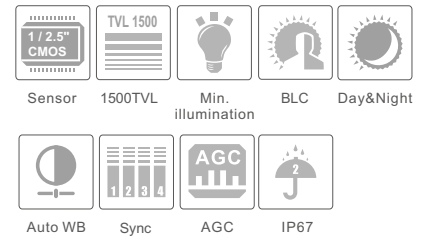

CAMERA

TD-7451AE3

5MP HD Analog IR Bullet Camera

- 5MP 20fps/4MP real-time image, high resolution, true color
- AHD / TVI / CVI / CVBS standard and lossless video output
- Up to 1500 TVL resolution
- CMOS progressive scan, perfectly capturing the moving object
- Support OSD menu
- High speed, long distance and real time transmission
- Auto color to B / W at low illumination
- Support ICR switch, true day / night
- Support noise reduction function
- 20 ~ 30m IR night view distance
- IP67 ingress protection
- Support COC
- Support coaxial audio transmission (Temporarily only valid in TVI signal mode)

Tel: +86-755-36995888

Web site: <http://en.tvt.net.cn>

Fax: +86-755-33104777

E-mail: overseas@tvt.net.cn

SPECIFICATIONS

Model	TD-7451AE3
Specifications	
Camera	
Image Sensor	1 / 2.5" CMOS
Resolution	5MP
Image Size	Max. 2944 × 1656 (16:9)
Video Output	AHD / TVI / CVI / CVBS
Audio	1CH built-in MIC
Image System	PAL / NTSC
Electronic Shutter	Auto; 1/50s~1/100000s (PAL); 1/60s~1/100000(NTSC)
IR Distance	20 ~ 30 m
Frame Rate	TVI: 2944×1656@20fps, 2560×1440@25fps/30fps AHD: 2944×1656@20fps, 2560×1440@25fps/30fps CVI: 2560×1440@25fps/30fps CVBS: PAL/NTSC
Min. Illumination	Color: 0.01lux@F1.2, AGC ON; B/W: 0 lux with IR
Lens	2.8 mm
Lens Mount	M12
S / N Ratio	≥52dB (AGC OFF)
Ingress Protection	IP 67
Functions	
Function Control	OSD (COC Control)
Day & Night	ICR
Digital WDR	Yes
Digital NR	Yes, 2D DNR
AGC	Yes
Auto White Balance	Yes
BLC	Yes
HLC	Yes
Sharpness	Yes
Smart LED	Yes
Image Setting	Yes
Defect Correction	Auto
Language	Chinese and English
Angle Adjustment	Pan: 0°~360°; Tilt: 0°~80°; Rotation: 0°~360°
Others	
Power Supply	DC12V (± 15%)
Power Consumption	IR OFF : < 1W; IR ON : < 4W
Working Environment	- 30 °C ~ 50 °C, 10 % ~ 90 % (relative humidity)
Dimensions (mm)	167.5 x 69 x 69
Weight (net)	Approx. 0.36KG