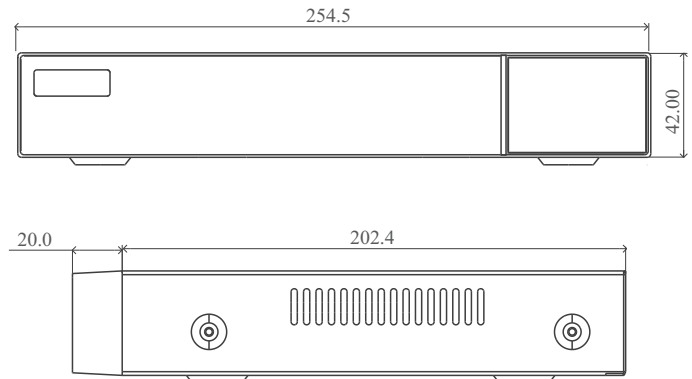

Features

- Support 4/8 CH 6MP/5MP/4MP/3MP/1080P/960P/720P/960H/DI/CIF IP video input
- H.265S/H.265+/H.265/H.264 coding
- Intuitive and user-friendly Graphic User Interface (GUI), Windows style operation by mouse
- Multi-type recording: manual / timed / motion / sensor / POS / AI recording
- Playback : 4 /8CH simultaneous playback
- Search : time slice, time, event, tag, smart search
- Support multiple VCA (Video Content Analytics) events, such as object abandoned/missing, region intrusion, tripwire, video exception, crowd density, etc.
- Support POS information overlay on live view and playback
- Express and flexible backup via USB, network and so on
- Pentaplex : preview, record, playback, backup and remote access
- DHCP, DDNS, PPPoE network protocol
- Remote control via Web Client or CMS : preview, playback, backup, PTZ and configuration
- Dual stream technology for local storage with high definition, remote network transmission and remote surveillance with mobile device
- Authorization management, log view and device status view
- 1080P HD output, true high resolution display
- Support NAT function and QRCode scanning by mobile phones
- Powerful mobile surveillance by smart phones with iOS and Android OS

Dimensions