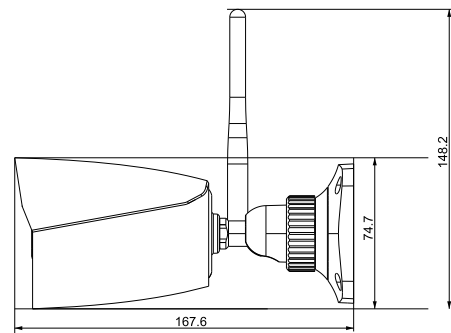

Wi-Fi	
Wireless Standards	IEEE802.11b/g/n
Frequency Range	2.4GHz ~ 2.4835 GHz
Channel Bandwidth	20MHz
Security	WEP, WPA-PSK/WPA2-PSK
Wireless Range	80m
Transfer Rates	11b: 11Mbps 11g: 54Mbps 11n: up to 150Mbps
Others	
Power Supply	DC12V/PoE
Power Consumption	< 5W
Operating Environment	- 30 °C ~ 60 °C (-22°F~140°F); Humidity: less than 95 % (non-condensing)
Storage Environment	- 30 °C ~ 65 °C (-22°F~149°F), Humidity: less than 95 % (non-condensing)
Dimensions (mm)	167.6 × 74.7 × 148.2
Weight (net)	Approx. 0.465KG
Installation	Ceiling mounting; Wall mounting
Certificate	CE, FCC
Environmental Protection	Complies with Directive EU RoHS, WEEE(2012/19/EU), directive 94/62/EC and REACH(EC1907/2006)

DIMENSIONS