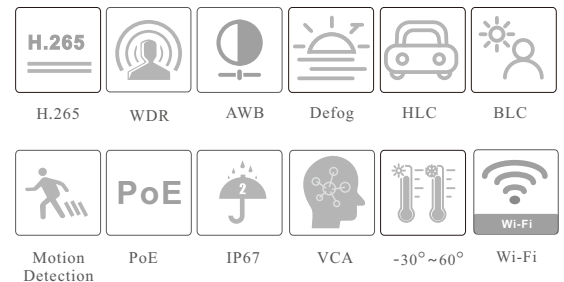

CAMERA

TD-9441S4

4MP IR Water-proof Bullet Network Camera

- H.265 /H.264/MJPEG coding
- Max.resolution: 4MP (2560 × 1440)
- ICR auto switch, true day / night vision
- 3D DNR, WDR, HLC, BLC, smart IR, etc.
- ROI coding
- 20~30m IR night view distance
- Built-in micro SD card slot, up to 256GB
- DC12V/PoE power supply
- IP 67 ingress protection
- Support Wi-Fi
- Support three streams
- Support remote monitoring by smart phones& tablet PCs with iOS and Android OS
- Intelligent analytics