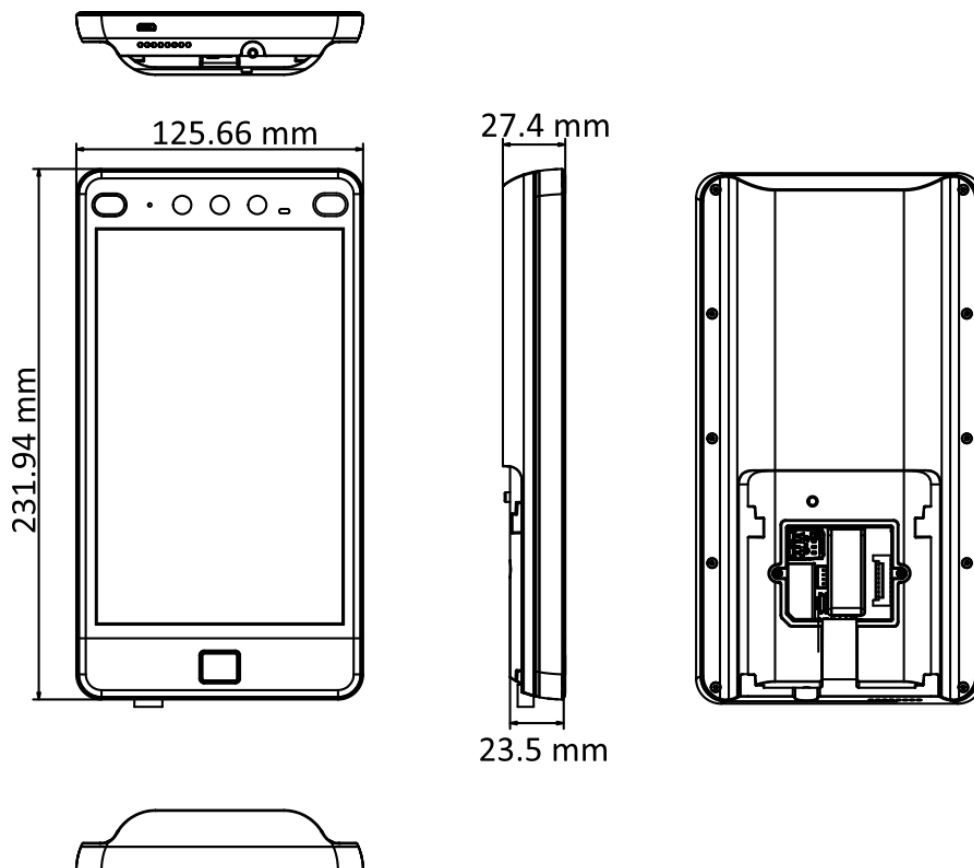

Face recognition distance	0.3 to 3 m
Fingerprint recognition duration	< 1 s
Function	
Face anti-spoofing	Support
Time synchronization	Support
General	
Power supply	12 VDC/3 A
Working temperature	-30 °C to 60 °C (-22 °F to 140 °F)
Working humidity	10% to 90% (No condensing)
Dimensions	126 mm × 232 mm × 27 mm (5.0" × 9.1" × 1.1")
Installation	Wall Mounting
Protective level	IP65 (It is recommended using the device indoors for iris recognition)
Language	English

▪ **Available Model**

DS-K1T981MF

▪ **Dimension**