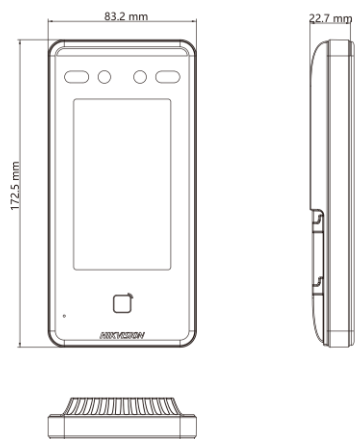

▪ **Available Model**

DS-K1T341CM

▪ **Dimension**