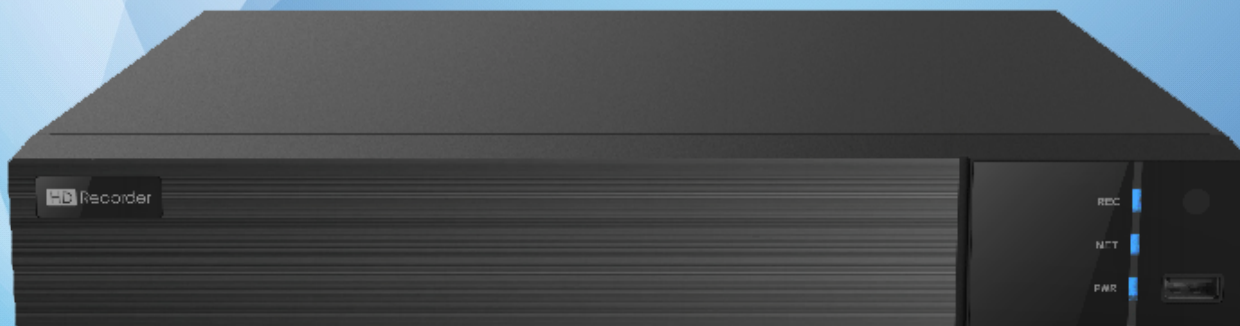

NVR

8CH PoE NVR

12MP/8MP/6MP/5MP/4MP/3MP/1080P/960P/720P HD PoE NVR

TD-3308H1-8P-B2-B

- 4K Output
- 12MP
- DDNS
- Network
- PTZ
- Audio
- MIC
- Mobile
- CMS
- USB
- Mouse
- E-mail
- STD
- FR
- VCA

TD-3308H1-8P-B2-B supports 8 CH 12MP / 8MP / 6MP / 5MP / 4MP / 3MP / 1080P / 1280x1024/960P / 720P high definition IP input, which adopts the advanced SOC technique to ensure high definition recording in each channel and realize outstanding robustness of the system.

TD-3308H1-8P-B2-B integrates with 8 PoE network ports and supports 8 CH IPC direct connection to NVR , simultaneous 8 CH playback, and 4K high definition display. The series of product can meet different security requirements of home, financial, commerce, enterprise, transportation and government, etc.