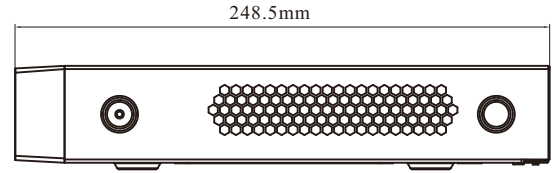

DIMENSIONS