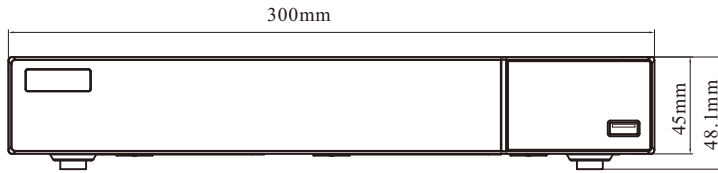

DIMENSIONS