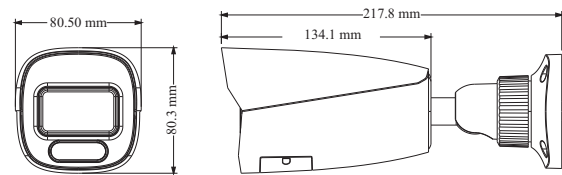

White light range	30 ~ 40 m			
Ingress Protection	IP 67			
<b>DORI Distance</b>				
Lens	Detect	Observe	Recognize	Identify
2.8mm	57.76m(189.50ft)	23.11m(75.82ft)	11.55m(37.89ft)	5.78m(18.96ft)
3.6mm	71.28m(233.85ft)	28.51m(93.53ft)	14.26m(46.78ft)	7.13m(23.39ft)
<b>Others</b>				
Power Supply	DC12V/PoE			
Power Consumption	< 10W			
Storage Conditions	- 30 °C ~ 65°C (-22°F~149°F), Humidity: less than 95 % (non-condensing)			
Operating Conditions	- 30 °C ~ 60 °C (-22°F~140°F), Humidity: less than 95 % (non-condensing)			
Dimensions ( mm )	217.7 × 80.5 × 80.3			
Weight ( net )	Approx. 0.64KG			
Installation	Ceiling mounting; wall mounting			
Certificate	CE, FCC			
Environmental Protection	Complies with Directive EU RoHS, WEEE(2012/19/EU), directive 94/62/EC and REACH(EC1907/2006)			

### DIMENSIONS