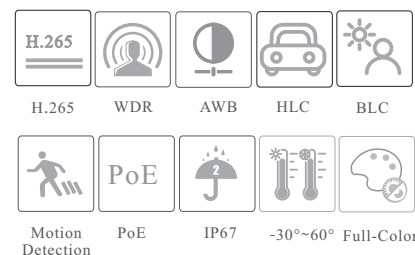

### 4MP Full-Color Bullet Network Camera

- H.265/H.264/MJPEG coding
- Max. resolution: 2560 × 1440
- 30~ 40m supplement light range
- 24/7 full color imaging
- 3D DNR, HWDR, HLC and BLC
- ROI coding
- Built-in micro SD card slot, up to 256GB
- DC12V/PoE power supply
- IP67 ingress protection
- Support three streams
- Support mobile surveillance by smart phones with iOS and Android OS
- Intelligent Analytics

White light range	30 ~ 40 m			
Ingress Protection	IP 67			
<b>DORI Distance</b>				
Lens	Detect	Observe	Recognize	Identify
2.8mm	57.76m(189.50ft)	23.11m(75.82ft)	11.55m(37.89ft)	5.78m(18.96ft)
3.6mm	71.28m(233.85ft)	28.51m(93.53ft)	14.26m(46.78ft)	7.13m(23.39ft)
<b>Others</b>				
Power Supply	DC12V/PoE			
Power Consumption	< 10W			
Storage Conditions	- 30 °C ~ 65°C (-22°F~149°F), Humidity: less than 95 % (non-condensing)			
Operating Conditions	- 30 °C ~ 60 °C (-22°F~140°F), Humidity: less than 95 % (non-condensing)			
Dimensions ( mm )	217.7 × 80.5 × 80.3			
Weight ( net )	Approx. 0.64KG			
Installation	Ceiling mounting; wall mounting			
Certificate	CE, FCC			
Environmental Protection	Complies with Directive EU RoHS, WEEE(2012/19/EU), directive 94/62/EC and REACH(EC1907/2006)			