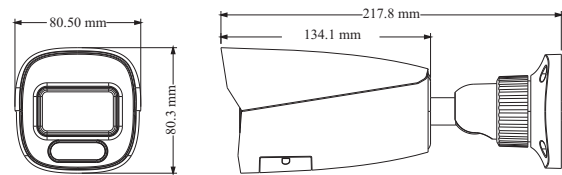

Supplement light Range	IR range: 30 ~ 40 m White light range: 30 ~ 40 m			
Ingress Protection	IP 67			
DORI Distance				
Lens	Detect	Observe	Recognize	Identify
2.8~12mm(W)	59.05m(ft)	23.62m(77.49ft)	11.81m(38.74ft)	5.90m(19.35ft)
2.8~12mm(T)	181.84m(ft)	72.73m(238.61ft)	36.37m(119.32ft)	18.18m(59.64ft)
Others				
Power Supply	DC12V/PoE			
Power Consumption	< 11.5W			
Storage Conditions	- 30 °C ~ 65°C (-22°F~149°F), Humidity: less than 95 % (non-condensing)			
Operating Conditions	- 30 °C ~ 60 °C (-22°F~140°F), Humidity: less than 95 % (non-condensing)			
Dimensions (mm)	217.7 × 80.5 × 80.3			
Weight (net)	Approx. 0.69KG			
Installation	Ceiling mounting; wall mounting			
Certificate	CE, FCC			
Environmental Protection	Complies with Directive EU RoHS, WEEE(2012/19/EU), directive 94/62/EC and REACH(EC1907/2006)			

DIMENSIONS