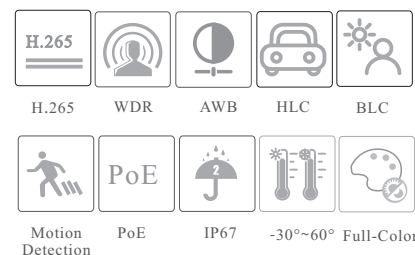

TD-9442C2

4MP Dual Illumination Bullet Network Camera

- H.265/H.264/MJPEG coding
- Max. resolution: 2560 × 1440
- **Built-in white light and IR LED; 30~40m white light view distance; 30~40m IR view distance**
- 3D DNR, HWDR, HLC and BLC
- ROI coding
- Built-in micro SD card slot, up to 256GB
- DC12V/PoE power supply
- IP67 ingress protection
- Support three streams
- Support mobile surveillance by smart phones with iOS and Android OS
- Intelligent Analytics

Supplement light Range	IR range: 30 ~ 40 m White light range: 30 ~ 40 m			
Ingress Protection	IP 67			
DORI Distance				
Lens	Detect	Observe	Recognize	Identify
2.8~12mm(W)	59.05m(ft)	23.62m(77.49ft)	11.81m(38.74ft)	5.90m(19.35ft)
2.8~12mm(T)	181.84m(ft)	72.73m(238.61ft)	36.37m(119.32ft)	18.18m(59.64ft)
Others				
Power Supply	DC12V/PoE			
Power Consumption	< 11.5W			
Storage Conditions	- 30 °C ~ 65°C (-22°F~149°F), Humidity: less than 95 % (non-condensing)			
Operating Conditions	- 30 °C ~ 60 °C (-22°F~140°F), Humidity: less than 95 % (non-condensing)			
Dimensions (mm)	217.7 × 80.5 × 80.3			
Weight (net)	Approx. 0.69KG			
Installation	Ceiling mounting; wall mounting			
Certificate	CE, FCC			
Environmental Protection	Complies with Directive EU RoHS, WEEE(2012/19/EU), directive 94/62/EC and REACH(EC1907/2006)			