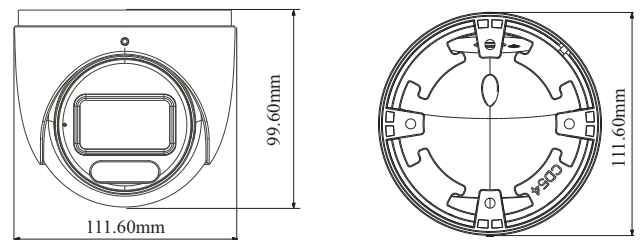

DORI Distance

Lens	Detect	Observe	Recognize	Identify
2.8~12mm(W)	59.05m(ft)	23.62m(77.49ft)	11.81m(38.74ft)	5.90m(19.35ft)
2.8~12mm(T)	181.84m(ft)	72.73m(238.61ft)	36.37m(119.32ft)	18.18m(59.64ft)
Others				
Power Supply	DC12V/PoE			
Power Consumption	< 8.5W			
Storage Conditions	- 30 °C ~ 65 °C (-22 °F ~ 149 °F), Humidity: less than 95 % (non-condensing)			
Operating Conditions	- 30 °C ~ 60 °C (-22 °F ~ 140 °F), Humidity: less than 95 % (non-condensing)			
Dimensions (mm)	Φ 111.6 × 99.6			
Weight (net)	Approx. 0.66KG			
Installation	Ceiling mounting; wall mounting			
Certificate	CE, FCC			
Environmental Protection	Complies with Directive EU RoHS, WEEE(2012/19/EU), directive 94/62/EC and REACH(EC1907/2006)			

DIMENSIONS