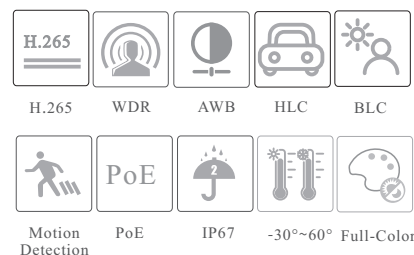

en.tvt.net.cn

For more information, please visit our website

SPECIFICATIONS

Specifications	Model	TD-9545C2
Camera		
Image Sensor	1 / 3 "CMOS	
Image Size	2560 × 1440	
Electronic Shutter	1 / 1 s ~ 1 / 100000 s	
Iris Type	Fixed Iris	
Min. Illumination	0.003 lux@ F1.0, AGC ON; 0 lux with LED ON	
S/N Ratio	≥50dB	
Lens	2.8~12 mm @F1.4, motorized	
Field of View	Horizontal: 97~33°; Vertical: 52~18°; Diagonal: 115~37°	
Lens Mount	Φ14	
Wide Dynamic Range	120dB	
BLC	Yes	
HLC	Yes	
Defog	No	
Digital NR	3D DNR	
Angle Adjustment	Pan: 0°~360°; Tilt: 0°~80°; Rotation: 0°~360°	
Image		
Video Compression	Main stream: H.265 / H.264 Sub stream: H.265 / H.264 / MJPEG Third stream: H.265 / H.264 / MJPEG	
H.264 Compression Standard	Baseline Profile/Main Profile/High Profile	
Resolution	4MP (2560×1440), 3MP (2304×1296), 1080P (1920×1080), 720P (1280×720), D1, VGA(640×480), CIF, 480×240	
Main Stream	60Hz: 4MP/3MP/1080P/720P(1~30fps); 50Hz: 4MP/3MP/1080P/720P(1~25fps)	
Sub Stream	60Hz: 720P/D1/VGA/CIF(1~30fps); 50Hz: 720P/D1/VGA/CIF (1~25fps)	
Third Stream	60Hz: D1/CIF/480×240 (1~30fps); 50Hz: D1/CIF/480×240 (1~25fps)	
Bit Rate	128 Kbps ~ 8 Mbps	
Bit Rate Type	VBR / CBR	
Audio Compression	G711A / U	
Image Settings	ROI, Saturation, Brightness, Hue, Contrast, Wide Dynamic, Sharpness, Image Flip, Image Mirror, NR, etc. adjustable through client software or web browser	
ROI	Each ROI to be configured separately	
Interfaces		
Network	RJ 45	
Video Output	NO	
Audio	1CH audio input; 1CH built-in MIC	
Storage	Built-in micro SD card slot, up to 256GB	
Reset	Yes	
Functions		
Remote Monitoring	Web Browser/TVT NVMS2.0/NVR/mobile APP	
Web Browser	IE11(plug-in required)/Chrome 89.0+/Edge 89.0+/Firefox 87.0+/Safari 14.0+	
Online Connection	Support simultaneous monitoring for up to 3 users; Support multi-stream real time transmission	
Network Protocol	UDP, IPv4, IPv6, DHCP, NTP, RTSP, RTP, RTCP, SNMP, PPPoE, DDNS, 802.1x, SMTP, FTP, UPnP, HTTPs, HTTP, QoS	
Interface Protocol	ONVIF	
Storage	Network remote storage; micro SD card storage	
Intelligent Analytics	Video exception detection, intrusion detection, line crossing detection and abandoned / missing object detection	
Smart Alarm	Motion detection, SD card error, SD card full	
General function	Watermark, video mask, heartbeat, corridor pattern	
Security	Video encryption, firmware encryption, HTTPs encryption, configuration encryption, illegal login lock, IP address filtering, 802.1x authentication, basic and digest authentication for HTTP/HTTPS	
PoE	Yes (IEEE802.3af)	
Supplement light Range	IR range: 30 ~ 40 m; White light range: 30 ~ 40 m	
Ingress Protection	IP 67	