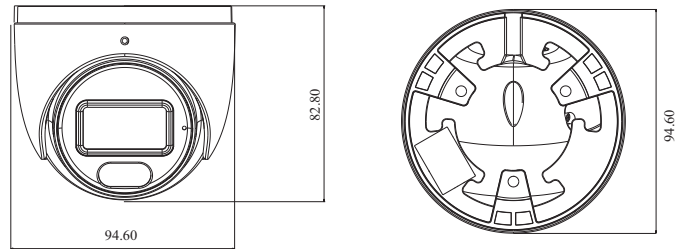

### DORI Distance

Lens	Detect	Observe	Recognize	Identify
2.8mm	57.76m(189.50ft)	23.11m(75.82ft)	11.55m(37.89ft)	5.78m(18.96ft)
3.6mm	71.28m(233.85ft)	28.51m(93.53ft)	14.26m(46.78ft)	7.13m(23.39ft)
<b>Others</b>				
Power Supply	DC12V/PoE			
Power Consumption	< 5.5W			
Storage Conditions	- 30 °C ~ 65°C (-22°F~149°F), Humidity: less than 95 % (non-condensing)			
Operating Conditions	- 30 °C ~ 60 °C (-22°F~140°F), Humidity: less than 95 % (non-condensing)			
Dimensions (mm)	Φ 94.6 × 82.8			
Weight (net)	Approx. 0.45KG			
Installation	Ceiling mounting; wall mounting			
Certificate	CE, FCC			
Environmental Protection	Complies with Directive EU RoHS, WEEE(2012/19/EU), directive 94/62/EC and REACH(EC1907/2006)			

### DIMENSIONS