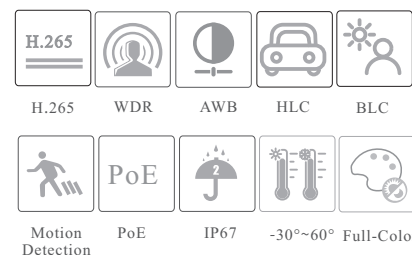

## 4MP Full-Color Turret Network Camera

- H.265/H.264/MJPEG coding
- Max. resolution: 2560 × 1440
- 20~ 30m white light view distance
- 24/7 full color imaging
- 3D DNR, HWDR, HLC and BLC
- ROI coding
- Built-in micro SD card slot, up to 256GB
- DC12V/PoE power supply
- IP67 ingress protection
- Support three streams
- Support mobile surveillance by smart phones with iOS and Android OS
- Intelligent Analytics