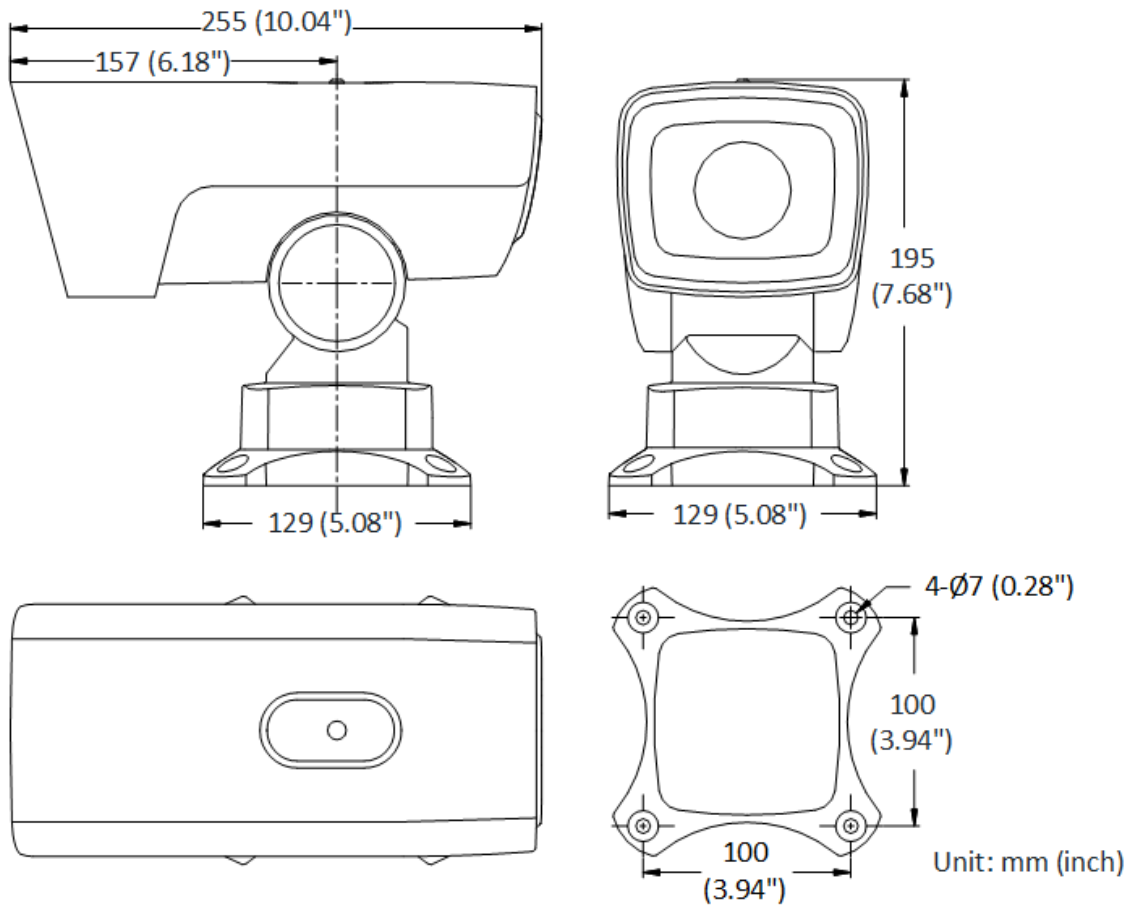

▪ Dimension

▪ Accessory

▪ Included

ASW0081-1220002W

Power adapter