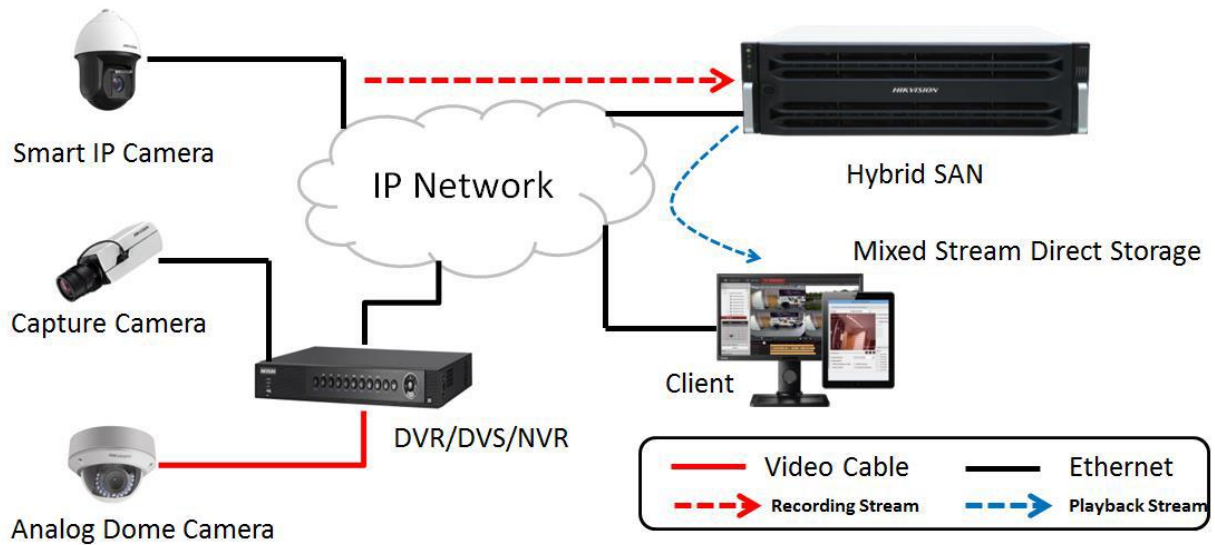

Typical Application