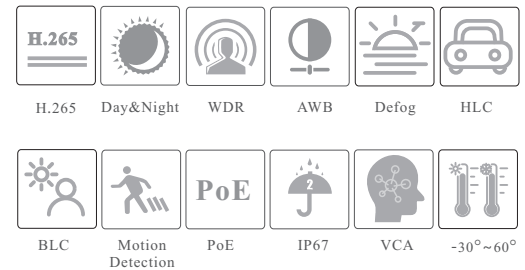

CAMERA

TD-9443E3

4MP IR Water-Proof Bullet Network Camera

- Smart H.265/H.265+/H.265/Smart H.264/H.264+/H.264/MJPEG coding
- Max. resolution: 2592 × 1520
- ICR auto switch, true day / night vision
- Up to 100m IR night view distance; motorized zoom lens
- 3D DNR, true WDR, HLC, BLC, Defog, NIR, Smart IR and ROI coding
- Support image distortion correction
- Built-in micro SD card slot; up to 256GB
- DC12V/PoE power supply
- IP 67 ingress protection
- Support three streams
- Support remote monitoring by smart phones & tablet PCs with iOS and Android OS
- Intelligent analytics