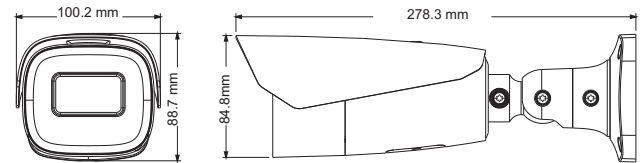

Online Connection	Support simultaneous monitoring for up to 10 users; Support multi-stream real time transmission
Network Protocol	UDP, IPv4, IPv6, DHCP, NTP, RTSP, RTP, RTMP, RTCP, PPPoE, DDNS, SMTP, FTP, SNMP, HTTP, 802.1x, UPnP, HTTPS, HTTP POST, QoS
Interface Protocol	ONVIF
Storage	Network remote storage; micro SD card storage
Smart Alarm	Motion detection, sensor detection, SD card error, SD card full, IP address conflict, cable disconnection
General Function	Watermark, IP address filtering, video mask, heartbeat, password protection, image distortion correction, corridor pattern
PoE	Yes, IEEE802.3af
IR Distance	70 ~ 100 m
Ingress Protection	IP67
Others	
Power Supply	DC12V/PoE
Power Consumption	< 10W
Storage Conditions	- 30 °C ~ 65 °C (-22°F~149°F), Humidity: less than 95 % (non-condensing)
Operating Conditions	- 30 °C ~ 60 °C (-22°F~140°F), Humidity: less than 95 % (non-condensing)
Dimensions (mm)	278.3 × 100.2 × 88.7
Weight (net)	Approx. 1.04KG
Installation	Ceiling mounting; Wall mounting
Certificate	CE, FCC
Environmental Protection	Directive EU RoHS, WEEE(2012/19/EU), directive 94/62/EC and REACH(EC1907/2006)

DIMENSIONS