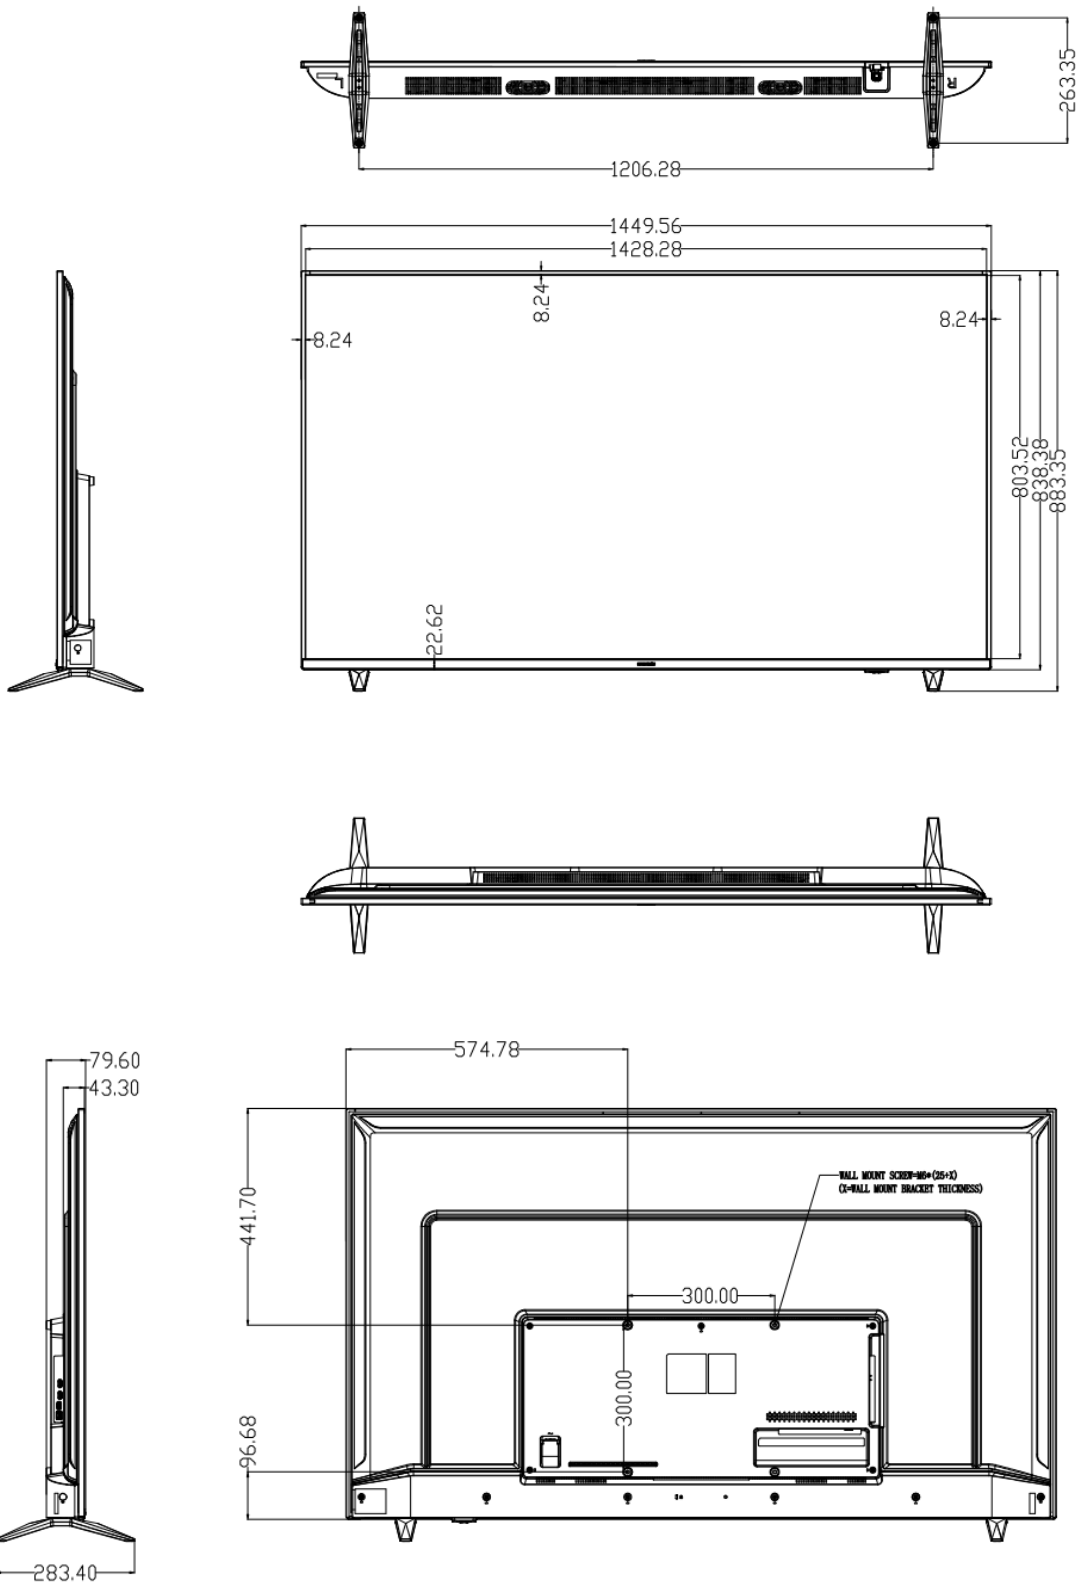

▪ Specification

Model		DS-D5065UC-C
Display	Screen Size	65"
	Active Display Area	1428.48 (H) mm × 803.52 (V) mm
	Resolution	3840 × 2160@60 Hz
	Backlight	LED
	Pixel Pitch	0.372 (H) mm × 0.372 (V) mm
	Brightness	350 cd/m ²
	Viewing Angle	178° (H) / 178° (V)
	Color Depth	8 bit
	Contrast Ratio	1200:1
	Response Time	8 ms
	Refresh Rate	60 Hz
	Haze	1%
	Reliability	7 × 24 H
	Color Gamut	72% NTSC
Interface	Video & Audio Input	HDMI 1.4 × 1, HDMI2.0 × 1, VGA × 1, Audio in × 1
	Video & Audio Output	Speaker (6 Ω, 7 W) × 2
	Data Transmission Interface	USB × 1
	Control Interface	RS-232 × 1
Power	Power Supply	100~240 VAC, 50/60 Hz
	Power Consumption	≤ 190 W
	Standby Consumption	≤ 0.5 W
Working Environment	Working Temperature	0 °C to 40 °C (32 °F to 104 °F)
	Working Humidity	20% to 80% RH (Non-Condensing)
	Storage Temperature	-20 °C to 60 °C (-4 °F to 140 °F)
	Storage Humidity	10% to 90% RH (Non-Condensing)
General	Casing Material	Plastic
	VESA	300 mm × 300 mm (4 × M6-25 mm)
	Bezel Width	8.24 mm (top/left/right), 22.62 mm (bottom)
	Product Dimensions (W × H × D)	Without stand: 1449.6 mm × 838.38 mm × 79.6 mm (57.07" × 33.01" × 3.13") With stand: 1449.6 mm × 883.35 mm × 283.4 mm (57.07" × 34.78" × 11.16")
	Package Dimensions (W × H × D)	1600 mm × 995 mm × 175 mm (62.99" × 39.17" × 6.89")
	Net Weight	Without stand: 18.6 kg (41.01 lb.) With stand: 18.7 kg (41.23 lb.)
	Gross Weight	Without stand: 24.4 kg (53.79 lb.) With stand: 24.5 kg (54.01 lb.)
	Packing List	Power cable × 1, remote control × 1, user manual × 1, HDMI cable × 1, base bracket × 1
Remarks	If the appearance and parameters in this specification vary from the actual product, the later prevails. You can also consult local sale staff.	

▪ Dimension

▪ **Accessory**

▪ **Optional**

**DS-DM4255W
Wall-mounted
Bracket**

Headquarters

No.555 Qianmo Road, Binjiang District,
Hangzhou 310051, China
T +86-571-8807-5998
www.hikvision.com

Follow us on social media to get the latest product and solution information.