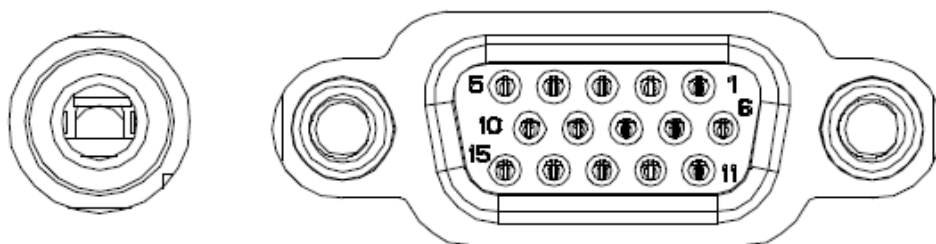

▪ **Physical Interface**

Interface	Interface	Interface	Interface
HDMI-IN1	HDMI1.4 Input, 3840 × 2160@30 Hz	VGA	VGA Input, 1920 × 1080@60 Hz
HDMI-IN2	HDMI2.0 Input, 3840 × 2160@60 Hz	AUDIO-IN	Audio Input
USB	USB2.0 Input		

AUDIO

VGA

RJ45

USB

HDMI 1

HDMI 2

▪ **Available Model**

DS-D5065UC-C