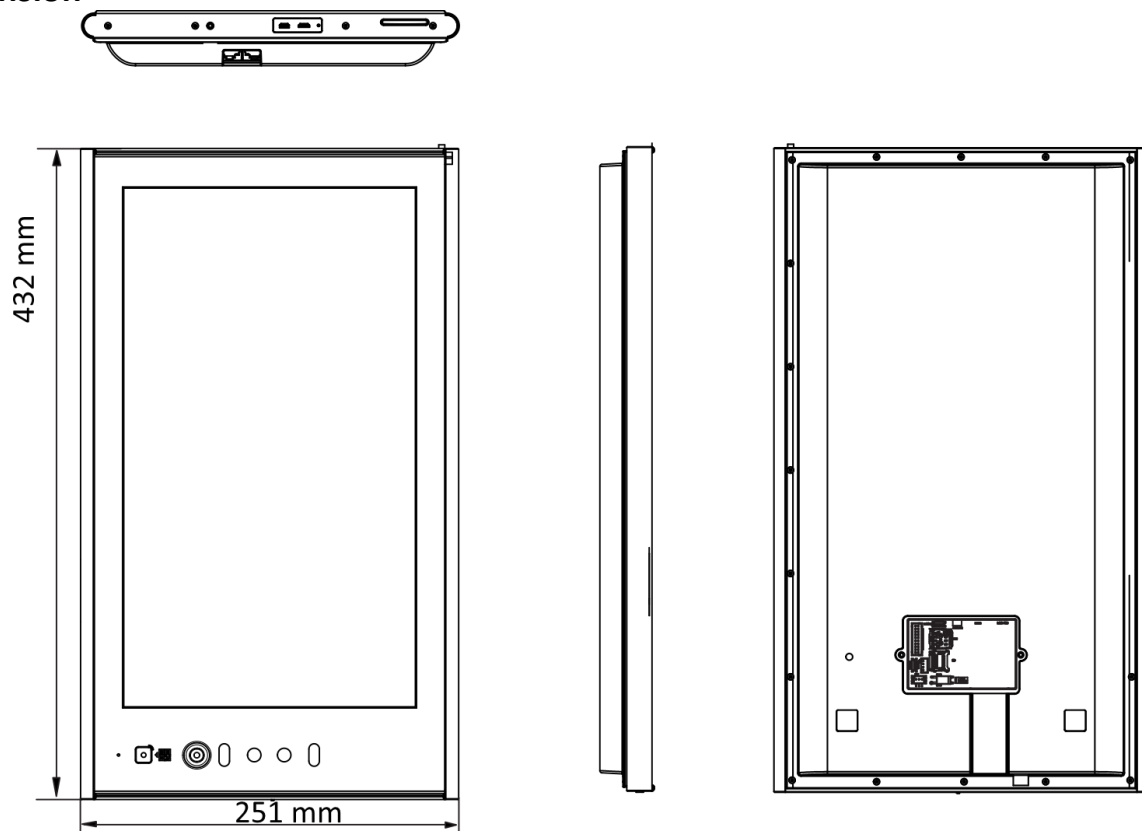

Function	
Face anti-spoofing	Support
Time synchronization	Support
General	
Power supply	12~24 VDC/4 A
Working temperature	0 °C to 50 °C (32 °F to 122 °F) For temperature measurement: 10 °C to 35 °C (50 °F to 95 °F)
Working humidity	10% to 90% (No condensing)
Dimensions	432 mm × 251 mm × 35 mm (17.0" × 9.9" × 1.4")
Protective level	IP65
Language	English
Application environment	Indoor and windless environment use only

▪ **Available Model**

DS-K1T690M-T

▪ **Dimension**