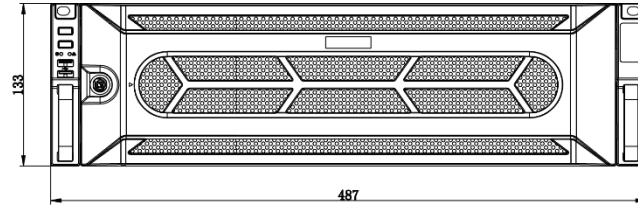

Audio compression	G.711ulaw/G.711alaw/G.722/G.726/MP2L2
Network	
Remote connections	128
Network protocol	TCP/IP, DHCP, IPv4, IPv6, DNS, DDNS, NTP, RTSP, SADP, SMTP, SNMP, NFS, iSCSI, ISUP, UPnP™, HTTP, HTTPS
Network interface	4, RJ-45 10/100/1000 Mbps self-adaptive Ethernet interface
RAID	
RAID Type	RAID0, RAID1, RAID5, RAID6, and RAID10 (at least 4 TB for each HDD)
Auxiliary interface	
Serial port	RS-232; RS-485 (full-duplex); Keyboard
SATA	16 SATA interfaces supporting hot-plug
Capacity	Up to 10 TB capacity for each disk
eSATA	1 eSATA interface
Alarm in/out	16/8
USB interface	Front panel: 2 × USB 2.0; Rear panel: 2 × USB 3.0
General	
Processor	Dual-Core Intel® Core® I3
Memory	8 GB
Power supply	100 to 240 VAC, 50 to 60Hz, redundant power supply
Fan	Dual ball bearing fan; Speed adjustable
Consumption (without HDD)	≤ 140 W
Working temperature	0 °C to 50 °C (32 °F to 122 °F)
Working humidity	10% to 90%
Dimension (W × D × H)	446 × 495 × 133 mm (17.6 × 19.5 × 5.2 inch)
Weight (without HDD)	≤ 20 kg (44 lb)
Certification	
Obtained Certification	CE, FCC, CB, WEEE
FCC	Part 15 Subpart B, ANSI C63.4
CE	EN 55032:2015, EN 61000-3-2, EN 61000-3-3, EN 50130-4

Dimension

Unit: mm

Physical Interface

No.	Description	No.	Description
1	HDMI 1/HDMI 2 Interface	8	RS-485 Interface
2	AUDIO OUT, RCA Connector	9	Keyboard Interface
3	AUDIO IN, RCA Connector	10	ALARM IN/OUT
4	USB 3.0 Interface	11	Ground
5	LAN Network Interface	12	100 to 240 VAC Power Supply
6	VGA Interface	13	RS-232 Interface
7	Reset Button	14	eSATA Interface