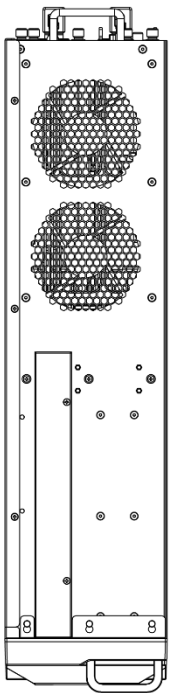

Dimension

Unit: mm

Physical Interface

No.	Description	No.	Description
1	HDMI 1/HDMI 2 Interface	8	RS-485 Interface
2	AUDIO OUT, RCA Connector	9	Keyboard Interface
3	AUDIO IN, RCA Connector	10	ALARM IN/OUT
4	USB 3.0 Interface	11	Ground
5	LAN Network Interface	12	100 to 240 VAC Power Supply
6	VGA Interface	13	RS-232 Interface
7	Reset Button	14	eSATA Interface