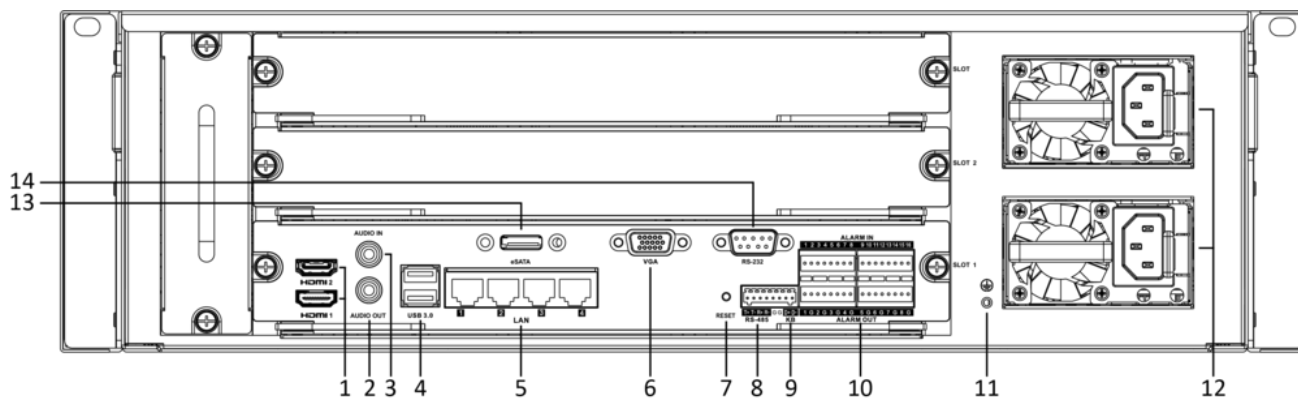

Audio compression	G.711ulaw/G.711alaw/G.722/G.726/MP2L2
Network	
Remote connections	128
Network protocol	TCP/IP, DHCP, IPv4, IPv6, DNS, DDNS, NTP, RTSP, SADP, SMTP, SNMP, NFS, iSCSI, ISUP, UPnP™, HTTP, HTTPS
Network interface	4, RJ-45 10/100/1000 Mbps self-adaptive Ethernet interface
RAID	
RAID Type	RAID0, RAID1, RAID5, RAID6, and RAID10 (at least 4 TB for each HDD)
Auxiliary interface	
Serial port	RS-232; RS-485 (full-duplex); Keyboard
SATA	16 SATA interfaces supporting hot-plug
Capacity	Up to 10 TB capacity for each disk
eSATA	1 eSATA interface
Alarm in/out	16/8
USB interface	Front panel: 2 × USB 2.0; Rear panel: 2 × USB 3.0
General	
Processor	Dual-Core Intel® Core® I3
Memory	8 GB
Power supply	100 to 240 VAC, 50 to 60Hz, redundant power supply
Fan	Dual ball bearing fan; Speed adjustable
Consumption (without HDD)	≤ 140 W
Working temperature	0 °C to 50 °C (32 °F to 122 °F)
Working humidity	10% to 90%
Dimension (W × D × H)	446 × 495 × 133 mm (17.6 × 19.5 × 5.2 inch)
Weight (without HDD)	≤ 20 kg (44 lb)
Certification	
Obtained Certification	CE, FCC, CB, WEEE
FCC	Part 15 Subpart B, ANSI C63.4
CE	EN 55032:2015, EN 61000-3-2, EN 61000-3-3, EN 50130-4

Dimension

Unit: mm

Physical Interface

No.	Description	No.	Description
1	HDMI 1/HDMI 2 Interface	8	RS-485 Interface
2	AUDIO OUT, RCA Connector	9	Keyboard Interface
3	AUDIO IN, RCA Connector	10	ALARM IN/OUT
4	USB 3.0 Interface	11	Ground
5	LAN Network Interface	12	100 to 240 VAC Power Supply
6	VGA Interface	13	RS-232 Interface
7	Reset Button	14	eSATA Interface