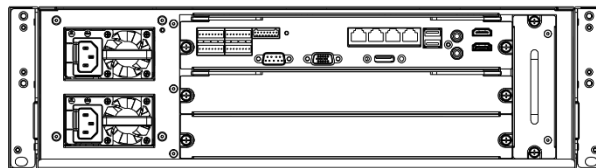

Audio compression	G.711ulaw/G.711alaw/G.722/G.726/MP2L2
Network	
Remote connections	128
Network protocol	TCP/IP, DHCP, IPv4, IPv6, DNS, DDNS, NTP, RTSP, SADP, SMTP, SNMP, NFS, iSCSI, ISUP, UPnP™, HTTP, HTTPS
Network interface	4, RJ-45 10/100/1000 Mbps self-adaptive Ethernet interface
RAID	
RAID Type	RAID0, RAID1, RAID5, RAID6, and RAID10 (at least 4 TB for each HDD)
Auxiliary interface	
Serial port	RS-232; RS-485 (full-duplex); Keyboard
SATA	16 SATA interfaces supporting hot-plug
Capacity	Up to 10 TB capacity for each disk
eSATA	1 eSATA interface
Alarm in/out	16/8
USB interface	Front panel: 2 × USB 2.0; Rear panel: 2 × USB 3.0
General	
Processor	Dual-Core Intel® Core® I3
Memory	8 GB
Power supply	100 to 240 VAC, 50 to 60Hz, redundant power supply
Fan	Dual ball bearing fan; Speed adjustable
Consumption (without HDD)	≤ 140 W
Working temperature	0 °C to 50 °C (32 °F to 122 °F)
Working humidity	10% to 90%
Dimension (W × D × H)	446 × 495 × 133 mm (17.6 × 19.5 × 5.2 inch)
Weight (without HDD)	≤ 20 kg (44 lb)
Certification	
Obtained Certification	CE, FCC, CB, WEEE
FCC	Part 15 Subpart B, ANSI C63.4
CE	EN 55032:2015, EN 61000-3-2, EN 61000-3-3, EN 50130-4

Dimension

Unit: mm

Physical Interface

No.	Description	No.	Description
1	HDMI 1/HDMI 2 Interface	8	RS-485 Interface
2	AUDIO OUT, RCA Connector	9	Keyboard Interface
3	AUDIO IN, RCA Connector	10	ALARM IN/OUT
4	USB 3.0 Interface	11	Ground
5	LAN Network Interface	12	100 to 240 VAC Power Supply
6	VGA Interface	13	RS-232 Interface
7	Reset Button	14	eSATA Interface