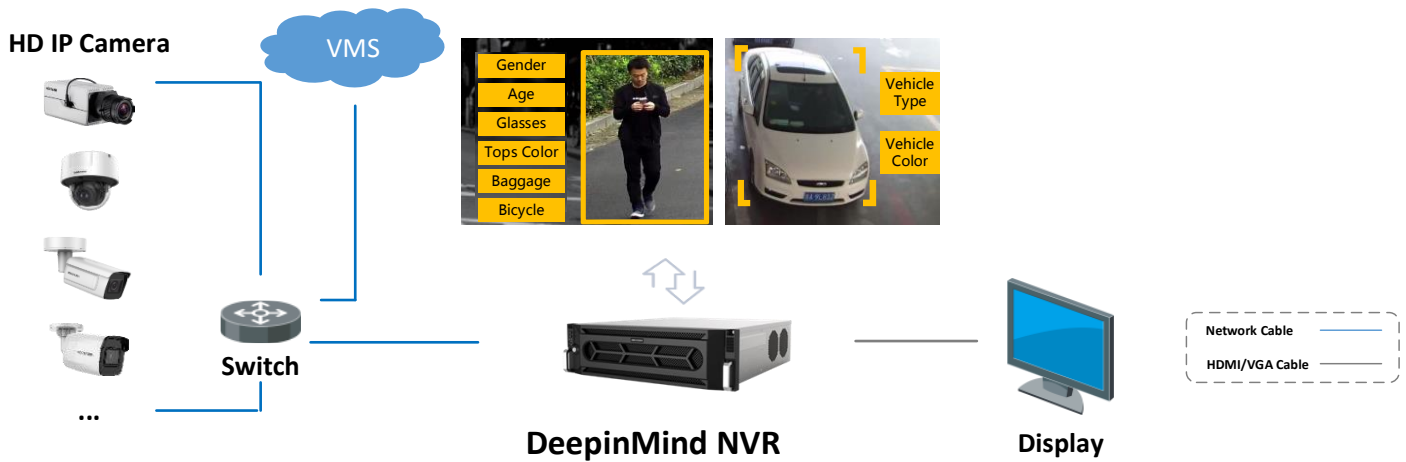

Video Structuralization

Extracting the face picture, human body and vehicle features from live videos, which is used for the tracking and retrieval of human and vehicles.