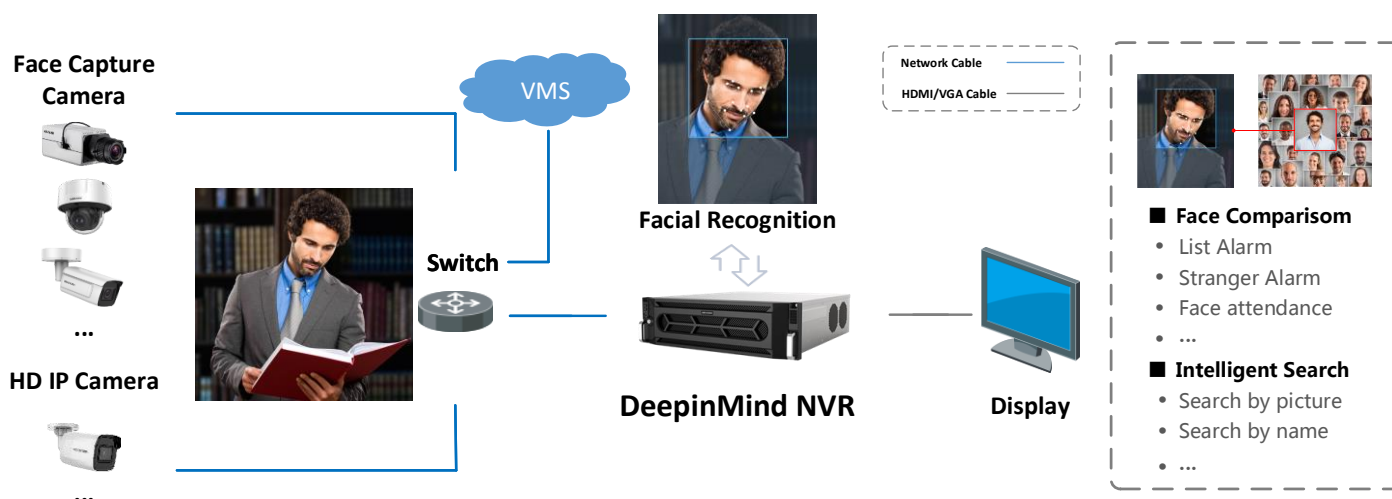

Live view and Playback

- Up to 20-ch@1080p decoding for live view
- Up to 16-ch synchronous playback at 1080p resolution
- Dual 4K (4096 × 2160) HDMI outputs

Application and Management

- Centralized management of network cameras, including configuration, information import/export, real-time information display, two-way audio, upgrade, etc.
- Configurable network camera smart functions, such as VCA detection (motion, line crossing, intrusion, etc.), heat map, ANPR, and people counting
- Deep learning based video analytics for false alarm reduction, facial recognition and face picture comparison
- VCA search for facial detection, false alarm reduction, people counting and heat map

Typical Application

Facial Recognition and Face Picture Comparison

Modeling and analyzing face pictures captured by cameras. Realize list alarm and stranger alarm via face picture library. Search target people by picture and name features.