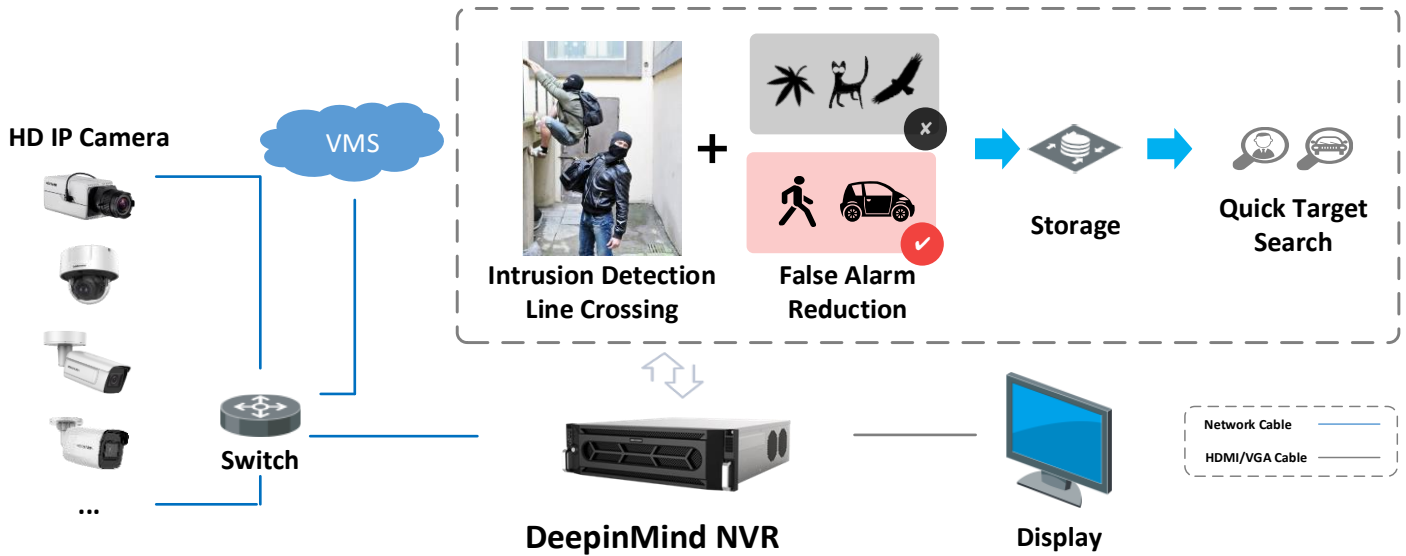

Live view and Playback

- Up to 20-ch@1080p decoding for live view
- Up to 16-ch synchronous playback at 1080p resolution
- Dual 4K (4096 × 2160) HDMI outputs

Application and Management

- Centralized management of network cameras, including configuration, information import/export, real-time information display, two-way audio, upgrade, etc.
- Configurable network camera smart functions, such as VCA detection (motion, line crossing, intrusion, etc.), heat map, ANPR, and people counting
- Deep learning based video analytics for false alarm reduction, facial recognition and face picture comparison
- VCA search for facial detection, false alarm reduction, people counting and heat map

Typical Application

Facial Recognition and Face Picture Comparison

Modeling and analyzing face pictures captured by cameras. Realize list alarm and stranger alarm via face picture library. Search target people by picture and name features.

Perimeter Protection

Adopt deep learning algorithm to reduce false alarm, effectively reduces the false alarm caused by tree branches, leaves, shadow, light, vehicles, small animals, etc.

Video Structuralization