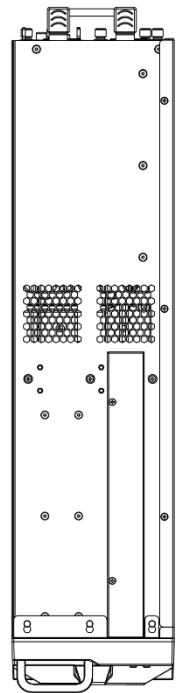

Dimension

Unit: mm

Physical Interface

No.	Description	No.	Description
1	HDMI 1/HDMI 2 Interface	8	RS-485 Interface
2	AUDIO OUT, RCA Connector	9	Keyboard Interface
3	AUDIO IN, RCA Connector	10	ALARM IN/OUT
4	USB 3.0 Interface	11	Ground
5	LAN Network Interface	12	100 to 240 VAC Power Supply
6	VGA Interface	13	RS-232 Interface
7	Reset Button	14	eSATA Interface