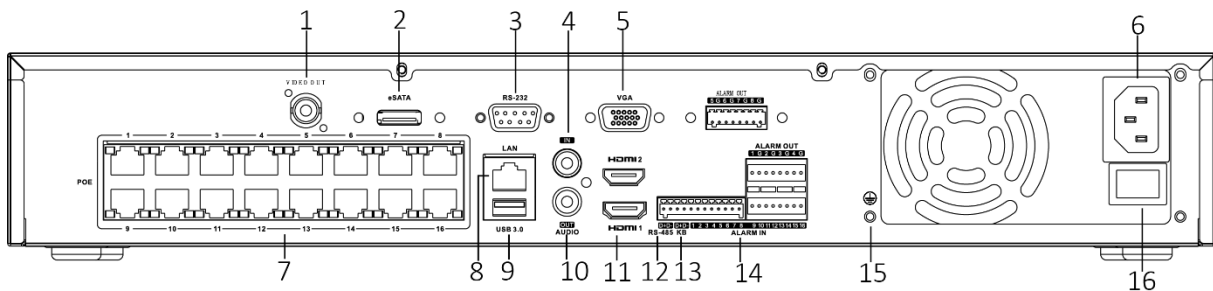

	ISUP, UPnP™, HTTP, HTTPS
Network interface	1, RJ-45 10/100/1000 Mbps self-adaptive Ethernet interface
PoE	
Interface	16, RJ-45 10/100 Mbps self-adaptive Ethernet interface
Power	≤ 200 W
Supported standard	IEEE 802.3 af/at
Auxiliary interface	
Serial port	RS-485 (half-duplex), RS-232, Keyboard
SATA	4 SATA interfaces supporting hot-plug
Capacity	Up to 10 TB capacity for each disk
eSATA	1 eSATA interface
Alarm in/out	16/8
USB interface	Front panel: 2 × USB 2.0; Rear panel: 1 × USB 3.0
General	
Power supply	100 to 240 VAC, 50 to 60 Hz
Total power	≤ 360 W
Consumption (without HDD)	≤ 30 W
Working temperature	-10 °C to 55 °C (14 °F to 131 °F)
Working humidity	10% to 90%
Chassis	19-inch rack-mounted 1.5U chassis
Dimension (W × D × H)	445 × 400 × 75 mm (17.5" × 15.7" × 3.0")
Weight (without HDD)	≤ 7 kg (15.4 lb)
Certification	
FCC	Part 15 Subpart B, ANSI C63.4-2014
CE	EN 55032:2015, EN 61000-3-2, EN 61000-3-3, EN 50130-4

1: Facial recognition and perimeter protection cannot be enabled at the same time. Enable one function will make the other one unavailable.

Dimension

scale/1:1;Unit/mm

Unit: mm

Physical Interface

No.	Description	No.	Description
1	Video output	9	USB 3.0 interface
2	eSATA interface	10	Audio output
3	RS-232 serial interface	11	HDMI output
4	Audio input	12	RS-485 serial interface
5	VGA output	13	Keyboard interface
6	100 to 240 VAC power supply	14	Controller Port, Alarm In/Alarm Out
7	PoE interfaces	15	GND
8	Network interface	16	Power Switch