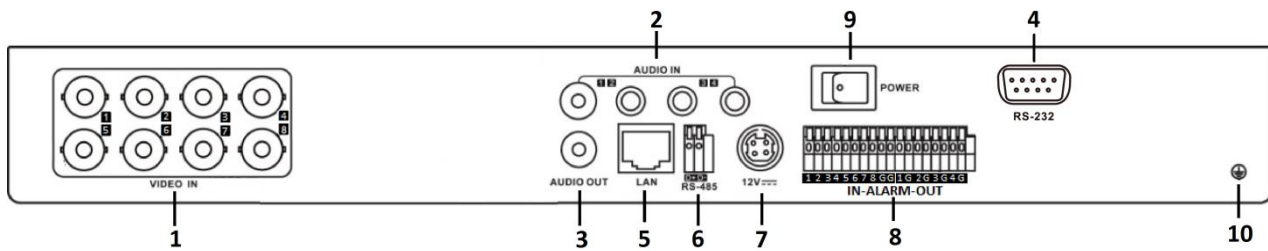

Physical Interfaces

NOTE

The rear panel of DS-6704/6716HUHI-K provides 4/16 video input interfaces.

Index	Description	Index	Description
1	VIDEO IN	6	RS-485 Serial Interface
2	AUDIO IN, RCA Connector	7	12 VDC Power Input
3	AUDIO OUT, RCA Connector	8	Alarm In/Out
4	RS-232 Serial Interface	9	Power Switch
5	LAN Network Interface	10	GND