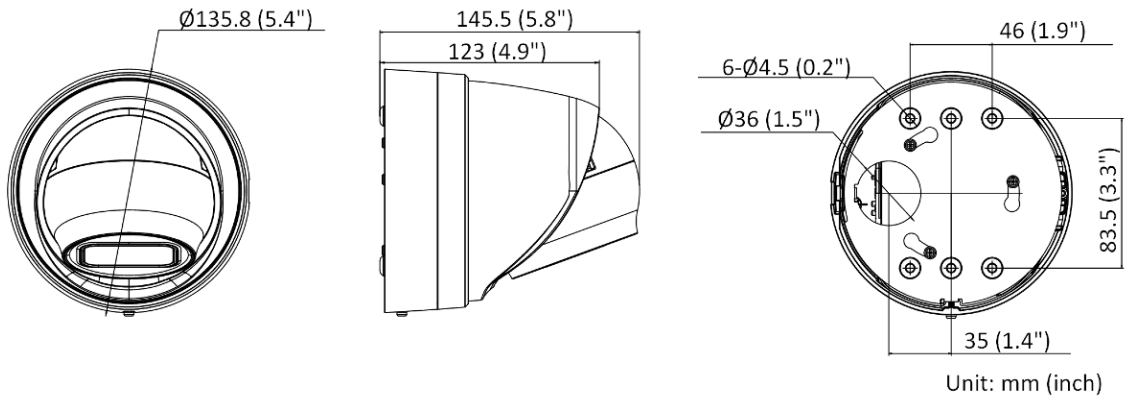

▪ **Available Model**

DS-2CD2H46G2-IZS (2.8 to 12 mm)

▪ **Dimension**

▪ **Accessory**

▪ **Optional**

DS-1273ZJ-135

Wall Mount