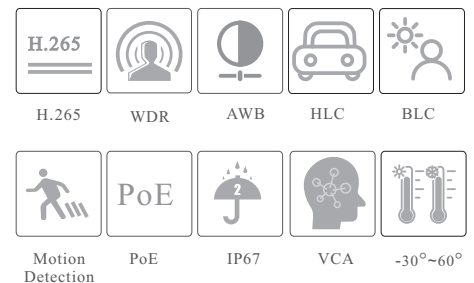

## 4MP IR Water-proof Turret Network Camera

- H.265+/H.265 /H.264+/H.264/MJPEG coding
- Max.resolution: 4MP ( 2560 × 1440)
- ICR auto switch, true day / night vision
- 3D DNR, WDR, HLC, BLC, smart IR, etc.
- 30~50m IR night view distance
- Built-in micro SD card slot, up to 256GB
- 1CH built-in MIC; 1CH audio input
- DC12V/PoE power supply
- IP 67 ingress protection
- Support dual streams
- Support remote monitoring by smart phones& tablet PCs with iOS and Android OS