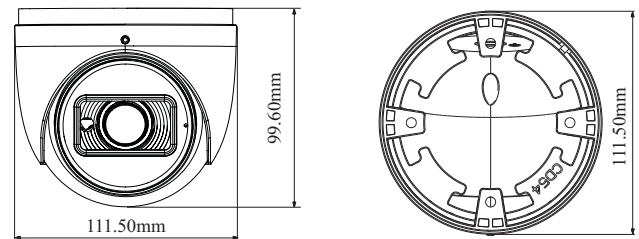

Others	
Power Supply	DC12V/PoE
Power Consumption	< 8W
Operating Environment	- 30 °C ~ 60 °C (-22°F~140°F) Humidity: less than 95 % (non-condensing)
Dimensions (mm)	Ø 111.5 × 99.6
Weight (net)	Approx. 0.65KG
Installation	Ceiling mounting; Wall mounting
Certificate	CE, FCC
Environmental Protection	Complies with Directive EU RoHS, WEEE(2012/19/EU) , directive 94/62/EC and REACH(EC1907/2006)

DIMENSIONS