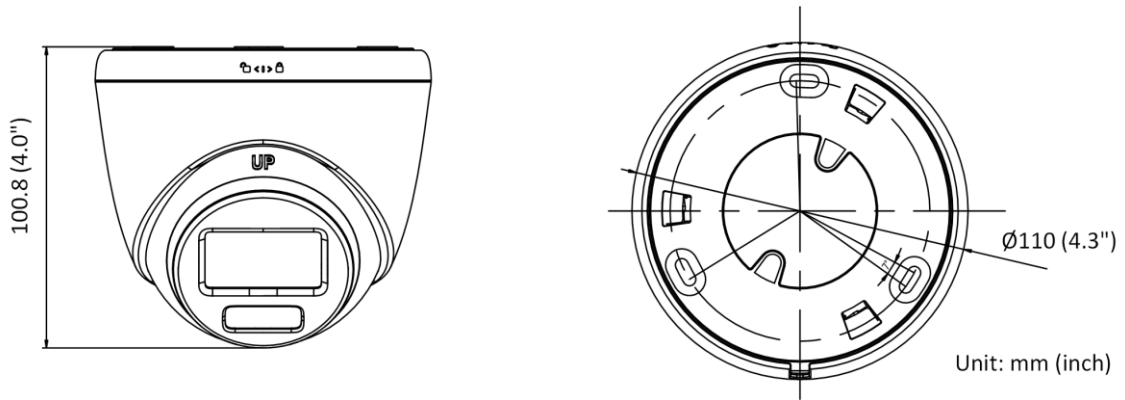

▪ **Dimension**

▪ **Accessory**

DS-1275ZJ-SUS
Vertical Pole Mount

DS-1272ZJ-110-TRS
Wall Mount