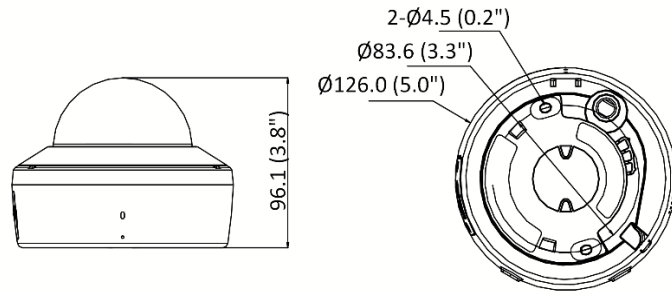

Available Model

HWI-D222H-D/W (2.8mm)

▪ Dimension

Unit: mm (inch)

▪ Accessory

DS-1271ZJ-120 Pendant Mount	DS-1272ZJ-120B Wall Mount	DS-1272ZJ-120 Wall Mount