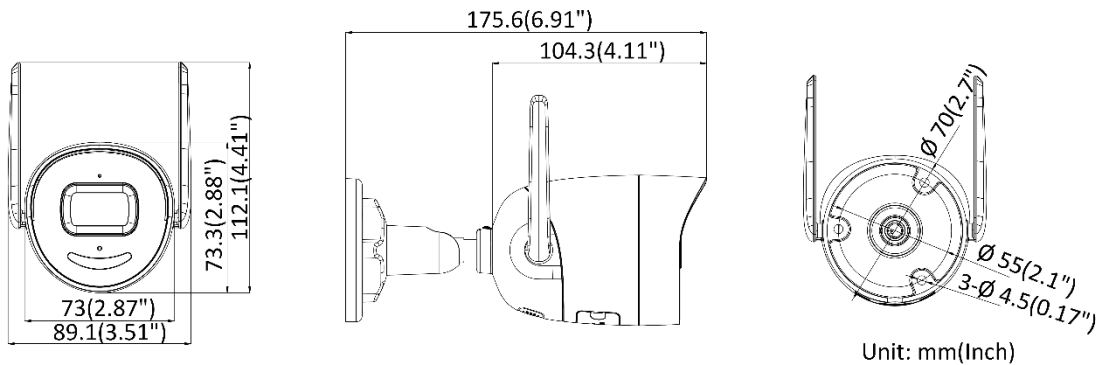

▪ **Available Model**

HWI-B122H-D/W (2.8 mm)

Dimension

Accessory

Distributed by

HIKVISION®
HiWatch Series

Headquarters
No.555 Qianmo Road, Binjiang District,
Hangzhou 310051, China
T +86-571-8807-5998
overseasbusiness@hikvision.com

Hikvision USA
T +1-909-895-0400
sales.usa@hikvision.com

Hikvision Europe
T +31-23-55-42-770
info.eu@hikvision.com

Hikvision Middle East
T +971-4-8816086
salesme@hikvision.com

Hikvision Russia
T +7-495-669-67-99
saleru@hikvision.com

Hikvision India
T +91-22-28469900
sales@pramahikvision.com

Hikvision Italy
T +39-0438-6902
info.it@hikvision.com

Hikvision France
T +33(0)1-85-330-450
info.fr@hikvision.com

Hikvision Spain
T +34-91-737-16-55
info.es@hikvision.com

Hikvision Poland
T +48-22-460-01-50
poland@hikvision.com

Hikvision UK
T +01628-902140
support.uk@hikvision.com

Hikvision Singapore
T +65-6684-4718
sg@hikvision.com

Hikvision Oceania
T +61-2-8599-4233
salesau@hikvision.com

Hikvision Canada
T +1-909-895-0400
sales.usa@hikvision.com

Hikvision Korea
T +82-31-731-8841
sales.korea@hikvision.com

Hikvision Brazil
T +55 11 3318-0050
Latam.support@hikvision.com

Hikvision Africa
T +27 (10) 0351172
sale.africa@hikvision.com

Hikvision Hong Kong
T +852-2151-1761