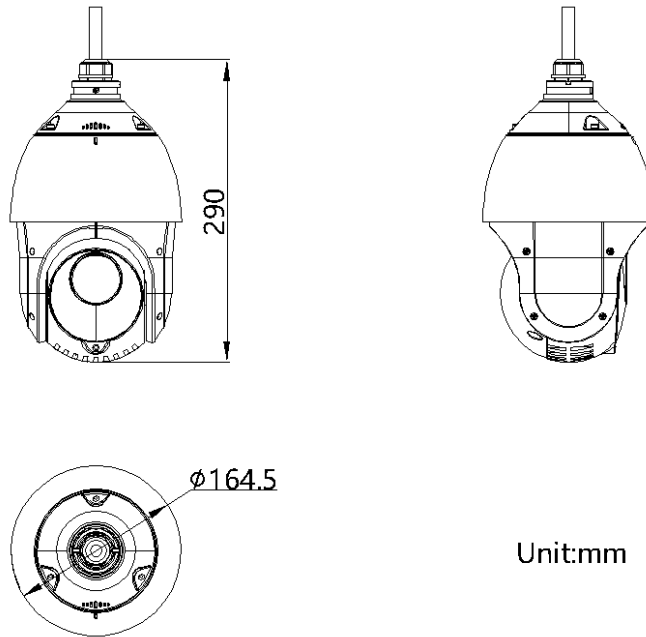

▪ **Dimension**

▪ **Accessory**

▪ **Included**

DS-1618ZJ	ASW0081-122000 2W

▪ **Optional**

DS-1005KI	DS-1673ZJ	DS-1604ZJ-box	DS-1662ZJ	DS-1667ZJ