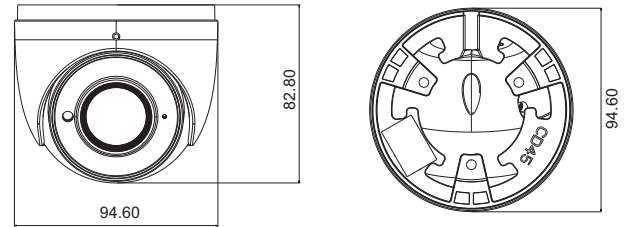

TD-7554AE2

5MP HD Analog IR Dome Camera

- 5MP@20fps/4MP@30fps image, high resolution, true color
- AHD / TVI / CVI/CVBS standard and lossless video output
- Up to 1500 TVL resolution
- CMOS progressive scan, perfectly capture the moving object
- Support OSD menu
- High speed, long distance and real time transmission
- Auto color to B / W at low illumination
- Support ICR switch, true day / night, WDR
- Support noise reduction function
- 20 ~ 30m IR night view distance
- IP67
- Support COC

SPECIFICATIONS

Model	TD-7554AE2
Specifications	
Camera	
Image Sensor	1 / 2.7 "CMOS
Resolution	5MP
Image Size	2560 x 1936
Video Output	AHD / TVI / CVI / CVBS
Image System	PAL / NTSC
Electronic Shutter	Auto
IR Distance	20 ~ 30 m
Frame Rate	5MP @20fps
Min. Illumination	Color : 0.01 lux@F1.2, AGC ON; B/W : 0 lux with IR
Lens	3.6 mm (2.8 mm optional)
Lens Mount	M12
S / N Ratio	≥52dB (AGC OFF)
Ingress Protection	IP 67
Functions	
Function Control	OSD (COC Control)
Day & Night	ICR
Digital WDR	Yes
Digital NR	Yes
AGC	Yes
Auto White Balance	Yes
BLC	Yes
LSC	Yes
Defog	No
HLC	Yes
Sharpness	Yes
Mirror	Yes
Smart IR	Yes
Image Setting	Yes
Defect Correction	Yes
Language	13 languages
Angle Adjustment	Pan: 0°~360°; Tilt: 0°~75°; Rotation: 0°~360°
Others	
Power Supply	DC12V (± 10%)
Power Consumption	IR OFF : < 1W; IR ON : < 4W
Working Environment	- 30 °C ~ 50 °C, 10 % ~ 90 % (relative humidity)
Dimensions (mm)	Φ 94.6 x 82.8
Weight (net)	Approx. 0.39KG

DIMENSIONS

AVAILABLE ACCESSORIES

AVAILABLE MODEL

Available Model	TD-7554AE2(D/SW/AR2)
-----------------	----------------------