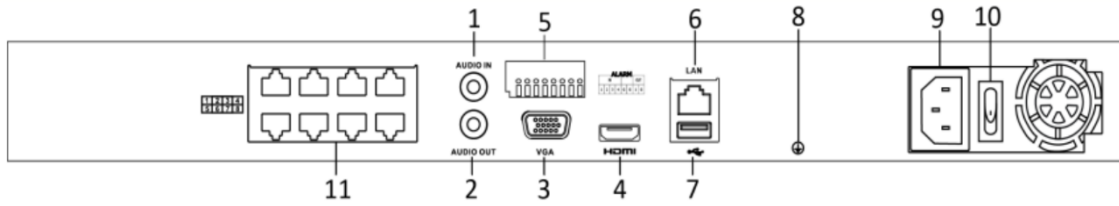

Dimensions

Index	Description	Index	Description
1	AUDIO IN	7	USB 3.0 Interface.
2	AUDIO OUT	8	GND
3	VGA Interface	9	100 to 240 VAC power supply
4	HDMI Interface	10	Power Switch
5	Controller Port, Alarm In/Alarm Out	11	Network Interfaces with PoE function
6	LAN Network Interface