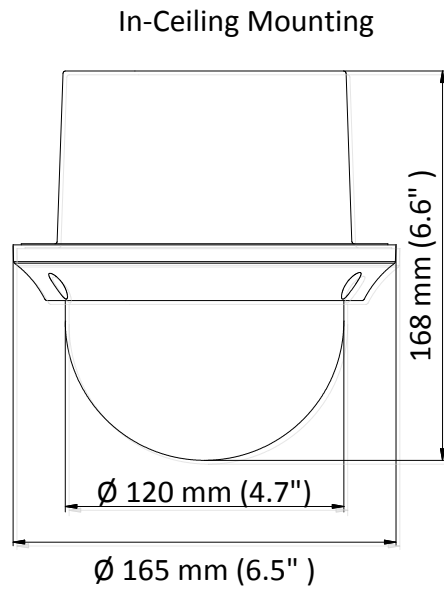

Order Model

HWP-T4215-D3

Dimension