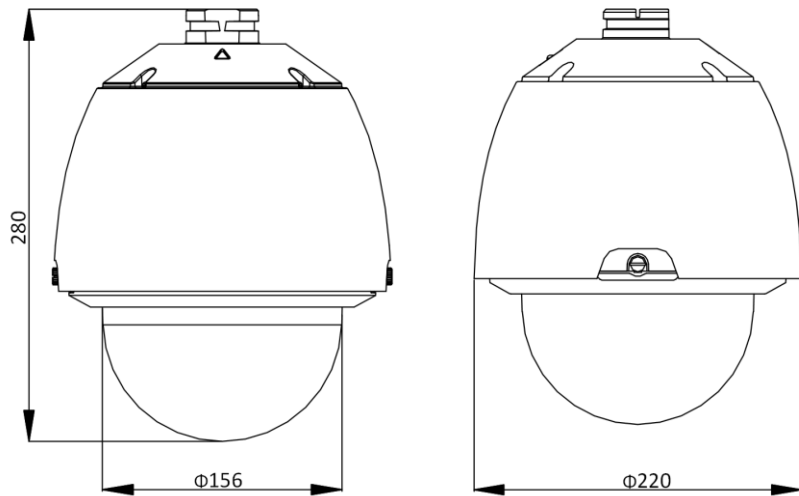

Dimensions

Unit: mm

Accessory

Included

Optional