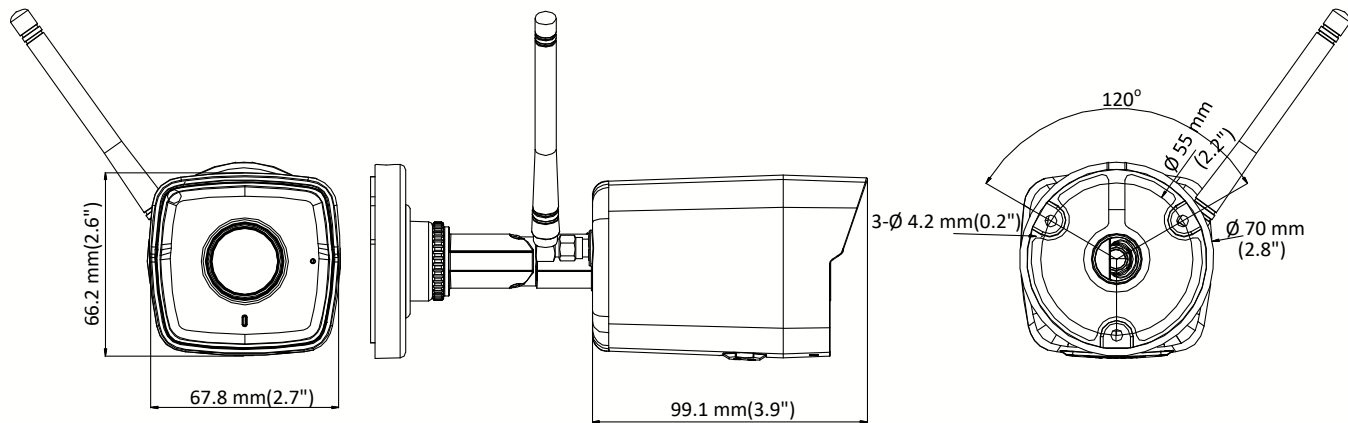

▪ **Available Model**

HWI-B120H-D/W(D) (2.8 mm, 4mm)

Dimension

Accessory

Distributed by

HIKVISION®
HiWatch Series

Headquarters
No.555 Qianmo Road, Binjiang District,
Hangzhou 310051, China
T +86-571-8807-5998
overseasbusiness@hikvision.com

Hikvision USA
T +1-909-895-0400
sales.usa@hikvision.com

Hikvision Italy
T +39-0438-6902
info.it@hikvision.com

Hikvision Singapore
T +65-6684-4718
sg@hikvision.com

Hikvision Africa
T +27 (10) 0351172
sale.africa@hikvision.com

Hikvision Europe
T +31-23-55-42-770
info.eu@hikvision.com

Hikvision France
T +33(0)1-85-330-450
info.fr@hikvision.com

Hikvision Oceania
T +61-2-8599-4233
salesau@hikvision.com

Hikvision Hong Kong
T +852-2151-1761

Hikvision Middle East
T +971-4-8816086
salesme@hikvision.com

Hikvision Spain
T +34-91-737-16-55
info.es@hikvision.com

Hikvision Canada
T +1-909-895-0400
sales.usa@hikvision.com

Hikvision Russia
T +7-495-669-67-99
saleru@hikvision.com

Hikvision Poland
T +48-22-460-01-50
poland@hikvision.com

Hikvision Korea
T +82-31-731-8841
sales.korea@hikvision.com

Hikvision India
T +91-22-28469900
sales@pramahikvision.com

Hikvision UK
T +01628-902140
support.uk@hikvision.com

Hikvision Brazil
T +55 11 3318-0050
Latam.support@hikvision.com