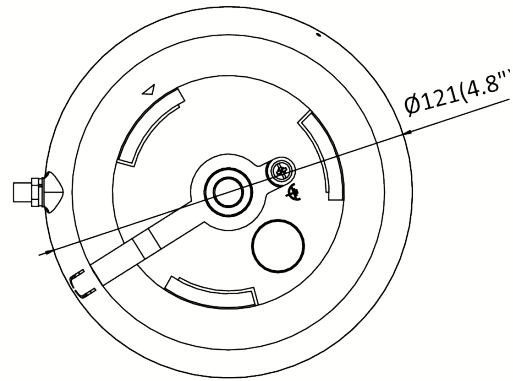

Audio	1 Built-in mic, mono sound
Alarm	No
Video Output	No
On-board Storage	Built-in microSD/SDHC/SDXC slot, up to 128 GB
General	
Firmware Version	V5.5.98
General Function	One-key reset, anti-flicker, heartbeat, mirror, password protection, privacy mask, watermark, IP address filter
Reset	Yes
Startup and Operating Conditions	-30 °C to +60 °C (-22 °F to +140 °F), humidity 95% or less (non-condensing)
Power Supply	12 VDC ± 25%, Ø5.5 mm coaxial plug power
Power Consumption and Current	12 VDC, 0.4 A, max: 5 W, <20 dBm
Material	Plastic
Dimensions	Camera: Ø121.4 mm × 92.2 mm (Ø4.8" × 3.6") With package: 150 mm × 150 mm × 141 mm (5.9" × 5.9" × 5.6")
Weight	Camera: 465 g (1 lb.) With package: 713 g (1.6 lb.)
Approval	
Protection	Ingress protection: IP66 (IEC 60529-2013)
Compression Standard	
H.264+	Main stream supports
H.265+	Main stream supports

▪ **Dimension**

Unit: mm(inch)

▪ **Available Model**

HWI-D220H-D/W(D) (2.8 mm, 4 mm)

Distributed by

HIKVISION[®]
HiWatch Series

Headquarters

No.555 Qianmo Road, Binjiang District,
Hangzhou 310051, China
T +86-571-8807-5998
overseasbusiness@hikvision.com