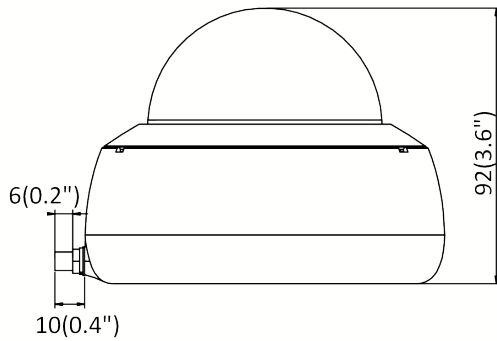

▪ **Dimension**

Unit: mm(inch)