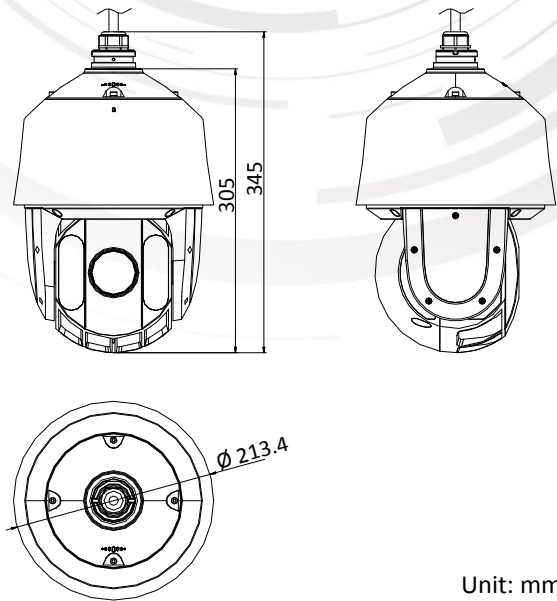

Dimensions

Unit: mm

Available Model

- HWP-N5225IH-AE (C)