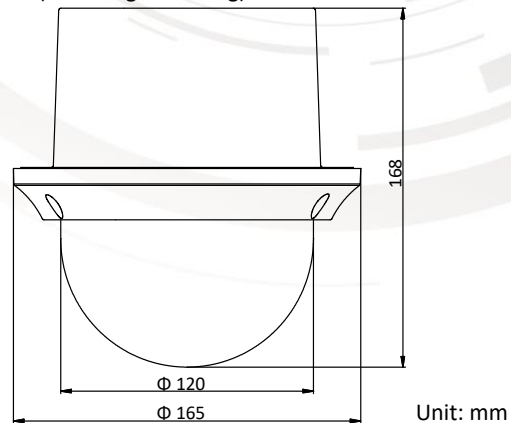

Dimensions

Indoor Model
(In-Ceiling Mounting)