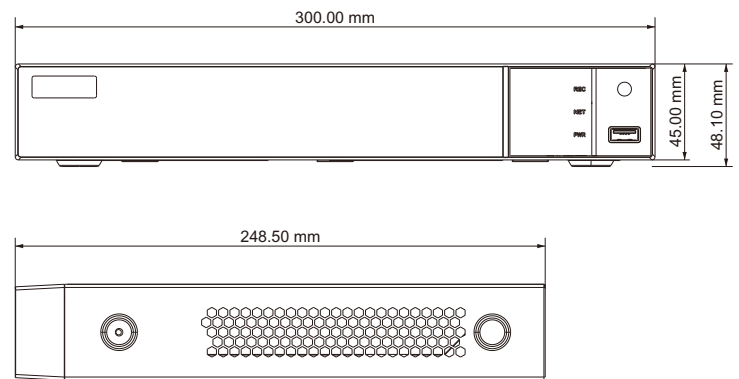

FEATURES

- Support 8 CH 8MP / 5MP / 4MP / 3MP / 1080P / 960P / 720P IP input
- Adopt standard H.265 and H.264 high profile compression format to get high-quality video at much lower bit rate
- Intuitive and user-friendly Graphic User Interface (GUI), Windows style operation by mouse
- Multi-mode recording: manual / timer / motion / sensor
- Playback : 8 CH simultaneous playback
- Search : time slice, time, event (manual, sensor, motion), tag search
- Support face detection and comparison
- Express and flexible backup via USB, network and so on
- Pentaplex : preview, record, playback, backup and remote access
- DHCP, DDNS, PPPoE network protocol and CMS supported
- Remote control via IE or CMS : preview, playback, backup, PTZ and configuration
- Dual stream technology for local storage with high definition, remote network transmission and remote surveillance with mobile device
- Multi-user online simultaneously
- Authorization management, log view and device status view
- 4K HD output, true high resolution display
- Support PTZ preset and auto cruise, up to 255 presets and 8 cruises
- Support NAT function and QRCode scanning by mobile phone and PAD
- Powerful smart phone & Pad surveillance with iOS and Andriod OS

DIMENSIONS