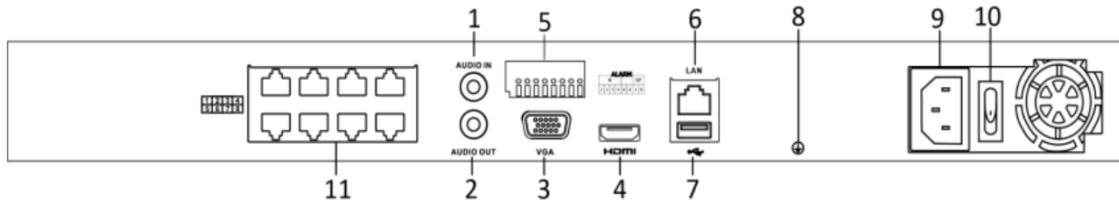

## Dimensions

Index	Description	Index	Description
<b>1</b>	AUDIO IN	<b>7</b>	USB 3.0 Interface.
<b>2</b>	AUDIO OUT	<b>8</b>	GND
<b>3</b>	VGA Interface	<b>9</b>	100 to 240 VAC power supply
<b>4</b>	HDMI Interface	<b>10</b>	Power Switch
<b>5</b>	Controller Port, Alarm In/Alarm Out	<b>11</b>	Network Interfaces with PoE function
<b>6</b>	LAN Network Interface		