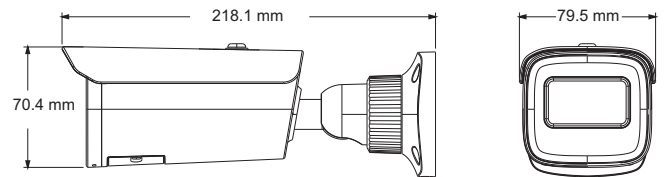

Others	
Power Supply	DC12V/PoE
Power Consumption	< 9W
Operating Environment	- 30 °C ~ 60 °C (-22°F~140°F) Humidity: less than 95 % (non-condensing)
Dimensions ( mm )	220.5 × 80.1 × 70.5
Weight ( net )	Approx. 0.65KG
Installation	Ceiling mounting; Wall mounting

### DIMENSIONS