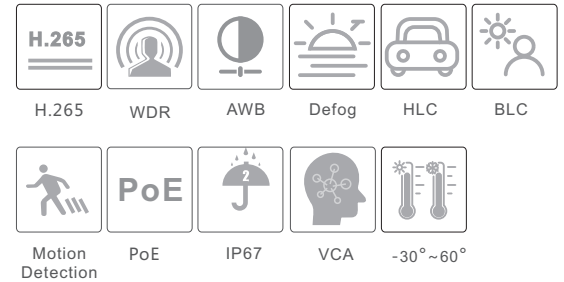

CAMERA

# TD-9442S3

4MP IR Water-proof Bullet Network Camera

- H.265/H.264 coding
- Max.resolution: 4MP ( 2560 × 1440)
- ICR auto switch, true day / night vision
- 3D DNR, digital WDR, HLC, BLC, defog
- ROI coding
- 30~50m IR night view distance
- Built-in micro SD card slot, up to 128GB
- DC12V/PoE power supply
- P2P function optional
- IP 67 ingress protection
- Support three streams
- Support remote monitoring by smart phones& tablet PCs with iOS and Android OS
- Intelligent analytics: object removal detection, video exception detection, line crossing and intrusion detection