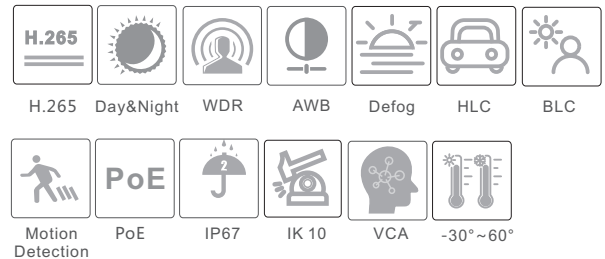

CAMERA

TD-9583E3

8MP IR Water-Proof
Dome Network Camera

- Max.resolution: 3840 × 2160@30fps
- Smart H.265/H.264 coding
- ICR auto switch, true day / night vision
- 30 ~ 50m IR night view distance
- Motorized zoom lens
- 3D DNR, true WDR, HLC, BLC and ROI coding
- Support NIR and image distortion correction
- One CVBS output
- 1CH audio input, 1CH audio output and 1CH built-in MIC
- Built-in micro SD card slot, up to 128GB
- 1CH alarm input; 1CH alarm output
- DC12V/PoE power supply
- IP67 protection grade
- Support three streams
- P2P function optional
- Support mobile surveillance by smart phones with iOS and Android OS
- Intelligent analytics