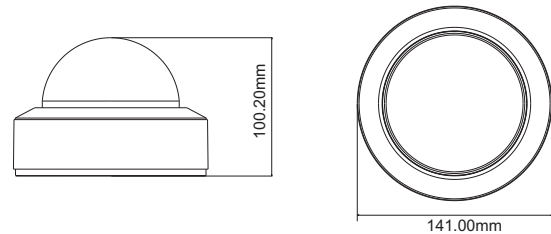

*Grey items are being developed and coming soon.

Smart Alarm	Motion detection; Sensor alarm; SD card error; SD card full; IP conflict; Network disconnection
General Function	Watermark, IP address filtering, video mask, heartbeat, password protection, image distortion correction, NIR, etc.
PoE	Yes
IR Distance	30 ~50 m
Ingress Protection	IP 67&IK10
Others	
Power Supply	DC12V/PoE
Power Consumption	< 8W
Operating Environment	- 30 °C ~ 60 °C (-22°F~140°F) Humidity: less than 95 % (non-condensing)
Dimensions (mm)	Φ 141 × 100.2
Weight (net)	Approx.0.89KG
Installation	Ceiling mounting; Wall mounting

DIMENSIONS