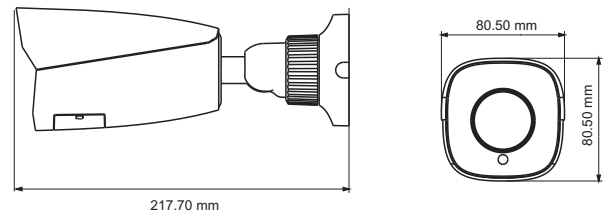

Others	
Power Supply	DC12V/PoE
Power Consumption	< 9W
Operating Environment	- 30 °C ~ 60 °C (-22°F~140°F) Humidity: less than 95 % (non-condensing)
Dimensions (mm)	217.7 × 80.5 × 80.5
Weight (net)	Approx. 0.65KG
Installation	Ceiling mounting; Wall mounting

DIMENSIONS