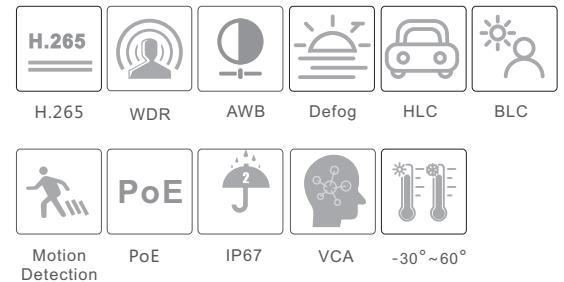

CAMERA

TD-9442S3

4MP IR Water-proof Bullet Network Camera

- H.265/H.264 coding
- Max.resolution: 4MP (2560 × 1440)
- ICR auto switch, true day / night vision
- 3D DNR, digital WDR, HLC, BLC, defog
- ROI coding
- 30~50m IR night view distance
- Built-in micro SD card slot, up to 128GB
- DC12V/PoE power supply
- P2P function optional
- IP 67 ingress protection
- Support three streams
- Support remote monitoring by smart phones& tablet PCs with iOS and Android OS
- Intelligent analytics: object removal detection, video exception detection, line crossing and intrusion detection