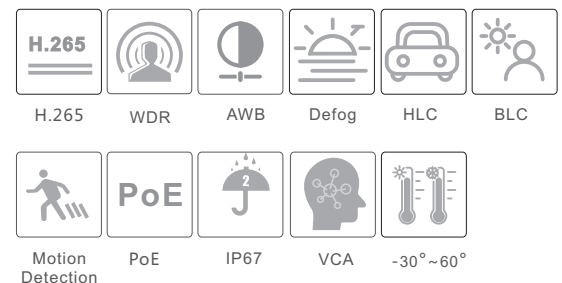

CAMERA

# TD-9545S3

4MP Network IR Water-proof  
Dome Camera

- 4MP ( 2560 × 1440) H.265 coding
- Max.resolution: 2560 × 1440
- ICR auto switch, true day / night, ROI coding
- 3D DNR, digital WDR, HLC, BLC, defog
- 30~50m IR night view distance
- DC12V/PoE power supply
- 1CH built-in MIC
- P2P function optional
- IP 67 ingress protection
- Support three streams
- Support remote monitoring by smart phones& tablet PCs with iOS and Android OS
- Intelligent analytics (optional): object removal detection, abnormal video signal detection, line crossing detection and region intrusion detection