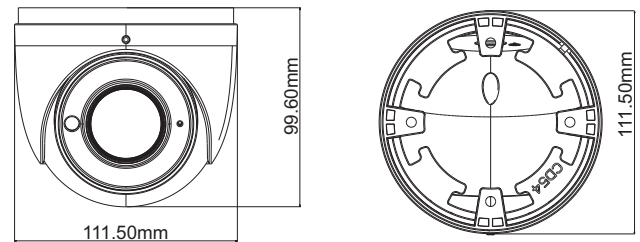

### SPECIFICATIONS

Model	TD-9545S3
<b>Specifications</b>	
<b>Camera</b>	
Image Sensor	1 / 2.7 "CMOS
Image Size	2560×1440
Electronic Shutter	1 / 25 s ~ 1 / 100000 s
Iris Type	Fixed Iris
Min. Illumination	0.011 lux @F1.2, AGC ON; 0 lux with IR 0.04 lux @ F2.26, AGC ON; 0 lux with IR
Lens	2.8~12mm@F1.4, horizontal field of view: 94°~35.7°
Lens Mount	Φ14
Wide Dynamic Range	Digital WDR
BLC	Yes
HLC	Yes
Defog	Yes
Digital NR	3D DNR
Angle Adjustment	Pan: 0°~360°; Tilt: 0°~80°; Rotation: 0°~360°
<b>Image</b>	
Video Compression	H.265 / H.264
H.265 Compression Standard	Main Profile@Leve4.1 High Tier
Resolution	4MP (2560 × 1440), 3MP (2304 × 1296), 1080P (1920 × 1080), 720P (1280 × 720), D1, CIF, 480 × 240
Main Stream	60Hz : 4MP/3MP/1080P(1~30fps); 50Hz : 4MP/3MP/1080P(1~25fps)
Sub Stream	60Hz : 720P(1~15fps)/D1(1~30fps)/CIF (1~30fps); 50Hz: 720P(1~12fps)/D1(1~25fps)/CIF (1~25fps);
Third Stream	60Hz : D1/CIF/480x240 (1~30fps); 50Hz: D1/CIF/480x240 (1~25fps)
Bit Rate	64 Kbps ~ 5 Mbps
Bit Rate Type	VBR / CBR
Image Settings	ROI, Saturation, Brightness, Chroma, Contrast, Wide Dynamic, Sharpen, NR, etc. adjustable through client software or web browser
ROI	Each ROI to be configured separately
<b>Interfaces</b>	
Network	RJ45
Video Output	No
Audio	1CH built-in MIC
Storage	No
Hardware Reset	No
<b>Functions</b>	
Remote Monitoring	Web browsing, CMS remote control
Online Connection	Support simultaneous monitoring for up to 4 users; Support multi-stream real time transmission
Network Protocol	UDP, IPv4, IPv6, DHCP, NTP, RTSP, PPPoE, DDNS, SMTP, FTP, 802.1x, UPnP, HTTP, HTTPS, QoS
Interface Protocol	ONVIF, GB-T/28181-2011
Storage	Network remote storage
Smart Alarm	Motion detection
Intelligent Analytics	Region intrusion detection, object removal detection, abnormal video detection and line crossing detection (optional)
General function	Watermark, IP address filtering, video mask, heartbeat, password protection
PoE	Yes
IR Distance	30 ~ 50 m
Ingress Protection	IP67

### DIMENSIONS