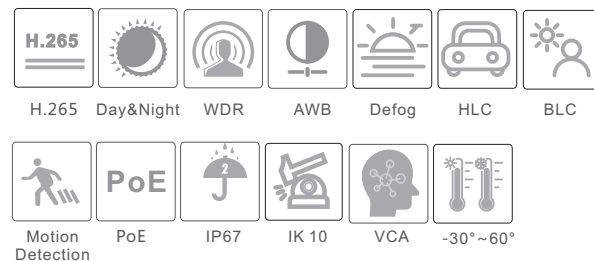

CAMERA

# TD-9523E3

2MP IR Starlight Dome Network Camera

- 2MP ( 1920 × 1080 ) @30fps
- Support smart H.265/H.264 coding
- ICR auto switch, true day / night vision
- 30 ~ 50m IR night view distance
- Motorized zoom lens
- Starlight
- 3D DNR, true WDR, HLC, BLC, Defog, Smart IR and ROI coding
- Support corridor mode
- Support image distortion correction
- 1CH built-in MIC; 1CH audio output and 1CH audio input
- 1CH alarm input and 1CH alarm output
- Built-in micro SD card slot, up to 128GB
- DC12V/PoE power supply
- IP67 & IK10
- Support three streams
- P2P function optional
- Support mobile surveillance by smart phones & tablet PCs with iOS and Android OS
- Intelligent analytics

\*Grey items are being developed and coming soon.

General Function	Watermark, IP address filtering, video mask, heartbeat, password protection, non-photosensitive switch, image distortion correction
PoE	Yes, IEEE802.3af
IR Distance	30 ~ 50 m
Ingress Protection	IP67&IK10
<b>Others</b>	
Power Supply	DC12V/PoE
Power Consumption	< 10.5W
Operating Environment	-30 °C ~ 60 °C (-22°F~140°F) Humidity: less than 95 % (non-condensing)
Dimensions ( mm )	Φ 141 × 100.2
Weight ( net )	Approx.0.89KG
Installation	Ceiling mounting(wall mounting available with the junction box and bracket)