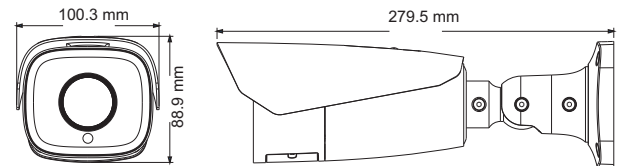

Intelligent Light Compensation	Built-in high efficient white light LEDs, time switch available
Others	
Power Supply	DC12V/PoE
Power Consumption	< 10W
Operating Environment	- 30 °C ~ 60 °C (-22°F~140°F) Humidity: less than 95 % (non-condensing)
Dimensions (mm)	279.5 × 100.3 × 88.9
Weight (net)	Approx. 0.945KG
Installation	Wall mounting; ceiling mounting

DIMENSIONS