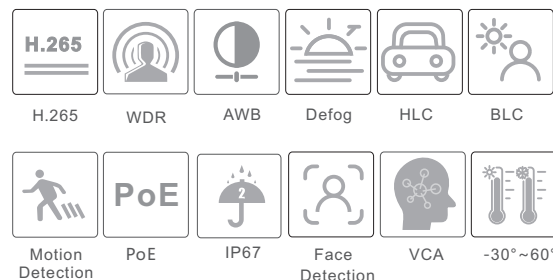

CAMERA

TD-9423A3-FC

2MP HD Face Capture Bullet
Network Camera

- Starlight, area light
- 1080P (1920 × 1080) @30fps
- Support SMART H.265/H.264 coding
- 10m white light view distance; motorized zoom lens
- 3D DNR, true WDR, HLC, BLC and ROI coding
- Built-in micro SD card slot, up to 128GB
- 1CH audio input; 1CH audio output
- DC12V/PoE power supply
- IP 67
- P2P function optional
- Support three streams
- Support mobile surveillance by smart phones or tablet PCs with iOS and Android OS
- Intelligent analytics: exception detection(scene change, video blur and video color cast detection), face detection and face capture