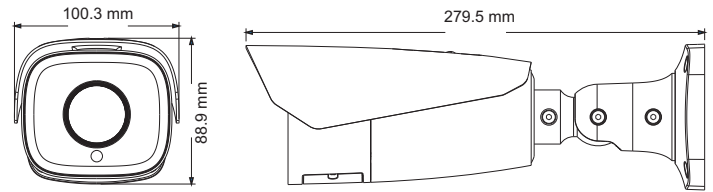

### SPECIFICATIONS

Model	TD-7483AE1
<b>Specifications</b>	
<b>Camera</b>	
Image Sensor	1 / 2.5 "CMOS
Resolution	8MP
Image Size	3840x2160
Video Output	AHD / TVI / CVI / CVBS
Image System	PAL / NTSC
Electronic Shutter	Auto
IR Distance	50 ~ 70 m
Frame Rate	15fps
Min. Illumination	Color : 0.01 lux@F1.2, AGC ON; B/W : 0 lux with IR
Lens	2.8-12mm, motorized zoom lens
Lens Mount	D14
S / N Ratio	≥52dB ( AGC OFF )
Ingress Protection	IP 67
<b>Functions</b>	
Function Control	OSD ( COC Control )
Day & Night	ICR
Digital WDR	No
3D NR	Yes
AGC	No
Auto White Balance	Yes
BLC	Yes
Defog	No
LSC	No
Saturation	Yes
Sharpness	Yes
Contrast	Yes
Smart IR	Yes
Image Setting	Yes
Defect Correction	Auto
Language	11 languages
Angle Adjustment	Pan: 0°~360°; Tilt: 0°~90°; Rotation: 0°~360°
<b>Others</b>	
Power Supply	DC12V ( ± 10% )
Power Consumption	IR OFF : < 2W; IR ON : < 6W
Working Environment	- 30 °C ~ 50 °C, 10 % ~ 90 % ( relative humidity )
Dimensions ( mm )	279.5 × 100.3 × 88.9
Weight ( net )	Approx. 1.0KG

### DIMENSIONS