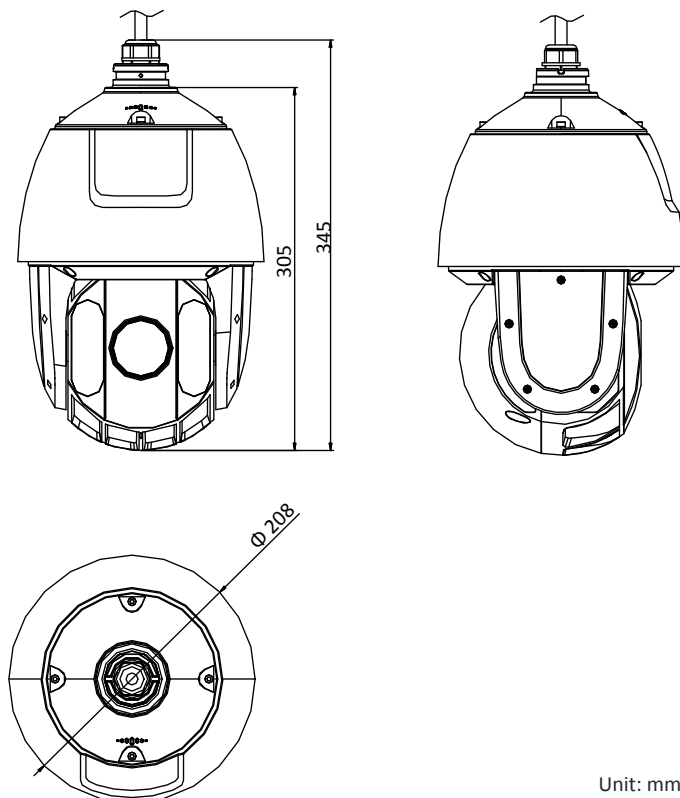

	Finnish, Croatian, Slovenian, Serbian, Turkish, Korean, Traditional Chinese, Thai, Vietnamese, Japanese, Latvian, Lithuanian, Portuguese (Brazil)
Power	24 VAC and PoE+ (802.3 at, class4) Max.: 30 W, including max. 10W for IR
Working Temperature	-30°C to 65°C (-22°F to 149°F)
Working Humidity	≤ 90%
Protection Level	IP66 Standard, 4000V Lightning Protection, Surge Protection and Voltage Transient Protection
Material	ADC 12, PC+10% GF
Dimensions	Φ 208 mm × 345 mm (Φ 8.19" × 13.58")
Weight	Approx. 3.3 kg (7.28 lb)

## Dimensions

Unit: mm