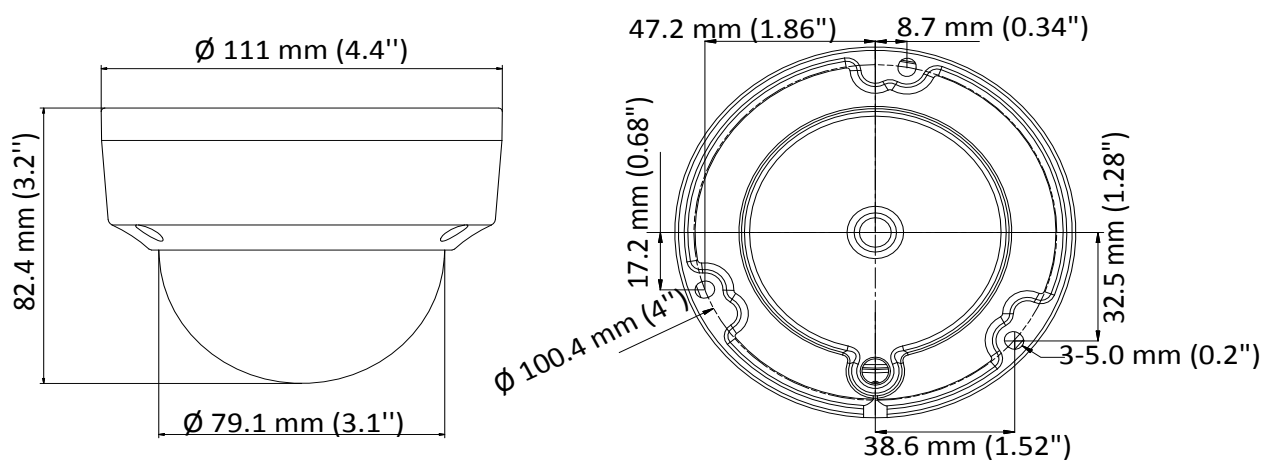

Order Model

DS-2CE57U1T-VPITF

Dimension