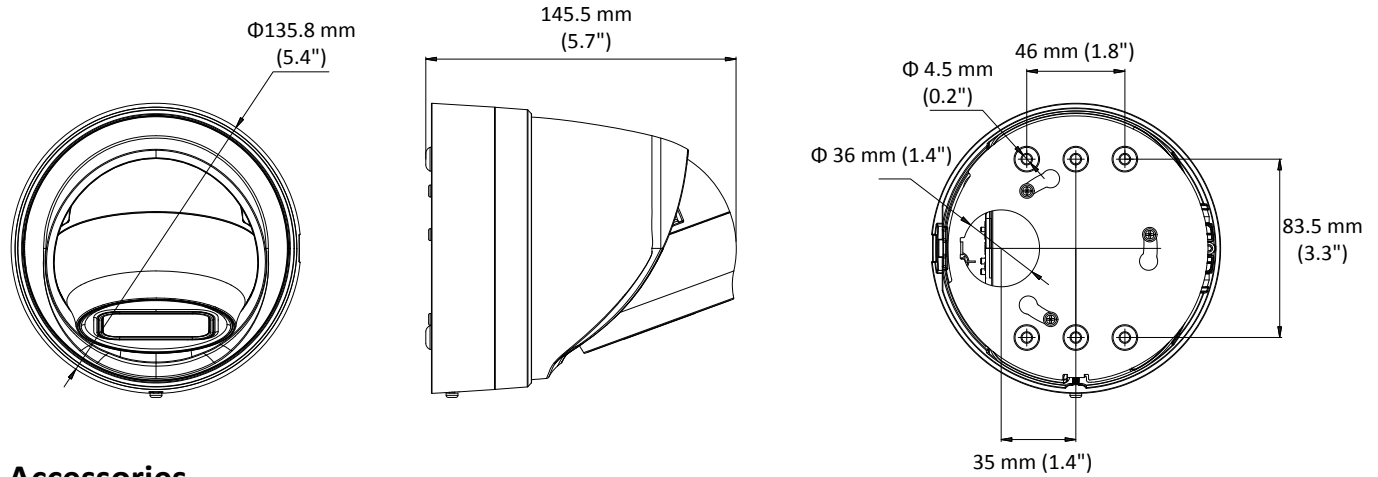

Specifications

Camera	
Image Sensor	1/2.5" Progressive Scan CMOS
Min. Illumination	Color: 0.01 Lux @ (F1.2, AGC ON), 0.018 Lux @ (F1.6, AGC ON), 0 Lux with IR
Shutter Speed	1/3 s to 1/100,000 s
Slow Shutter	Yes
Auto-Iris	No
Day & Night	IR Cut Filter
Digital Noise Reduction	3D DNR
WDR	120dB
3-Axis Adjustment	Pan: 0° to 355°, tilt: 0° to 75°, rotate: 0° to 355°
Lens	
Focal Length	2.8 to 12 mm
Aperture	F1.6
Focus	Auto
FOV	Horizontal field of view: 105° to 34.5° Vertical field of view: 55° to 19° Diagonal field of view: 125° to 40°
Lens Mount	Φ14
IR	
IR Range	Up to 30 m
Wavelength	850nm
Compression Standard	
Video Compression	Main stream: H.265/H.264 Sub-stream: H.265/H.264/MJPEG Third stream: H.265/H.264
H.264 Type	Main Profile/High Profile
H.264+	Main stream supports
H.265 Type	Main Profile
H.265+	Main stream supports
Video Bit Rate	256 Kbps to 16 Mbps
Audio Compression	G.711/G.722.1/G.726/MP2L2/PCM
Audio Bit Rate	64Kbps(G.711)/16Kbps(G.722.1)/16Kbps(G.726)/32-192Kbps(MP2L2)
Smart Feature-set	
Behavior Analysis	Line crossing detection, intrusion detection
Face Detection	Yes
Region of Interest	Support 1 fixed region for main stream and sub-stream
Image	
Max. Resolution	3840 × 2160
Main Stream	50Hz: 12.5 fps (3840 × 2160), 20fps (3072 × 1728), 25 fps (2560 × 1440, 1920 × 1080, 1280 × 720) 60Hz: 15 fps (3840 × 2160), 20fps (3072 × 1728), 30 fps (2560 × 1440, 1920 × 1080, 1280 × 720)
Sub-Stream	50Hz: 25fps (640 × 480, 640 × 360, 320 × 240) 60Hz: 30fps (640 × 480, 640 × 360, 320 × 240)
Third Stream	50Hz: 25fps (1280 × 720, 640 × 360, 352 × 288) 60Hz: 30fps (1280 × 720, 640 × 360, 352 × 240)

Available Model:

DS-2CD2H83G0-IZS (2.8 to 12 mm)

Dimensions

Accessories

DS-1473ZJ-135
Wall Mount

DS-1471ZJ-135
Pendant Mount

DS-1281ZJ-DM23
Inclined Ceiling Mount

DS-1475ZJ-SUS
Vertical Pole Mount