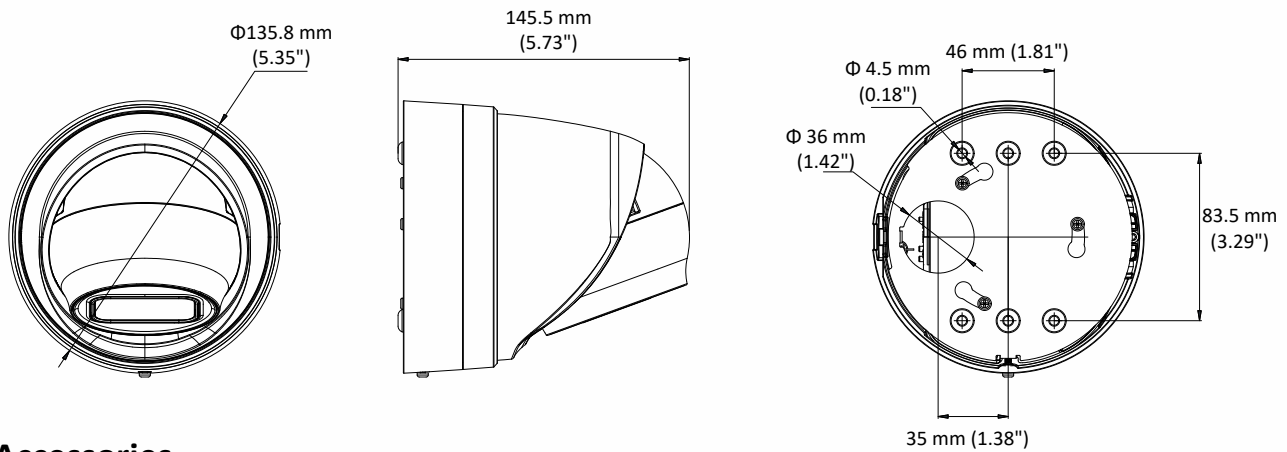

Dimensions

Accessories

Distributed by